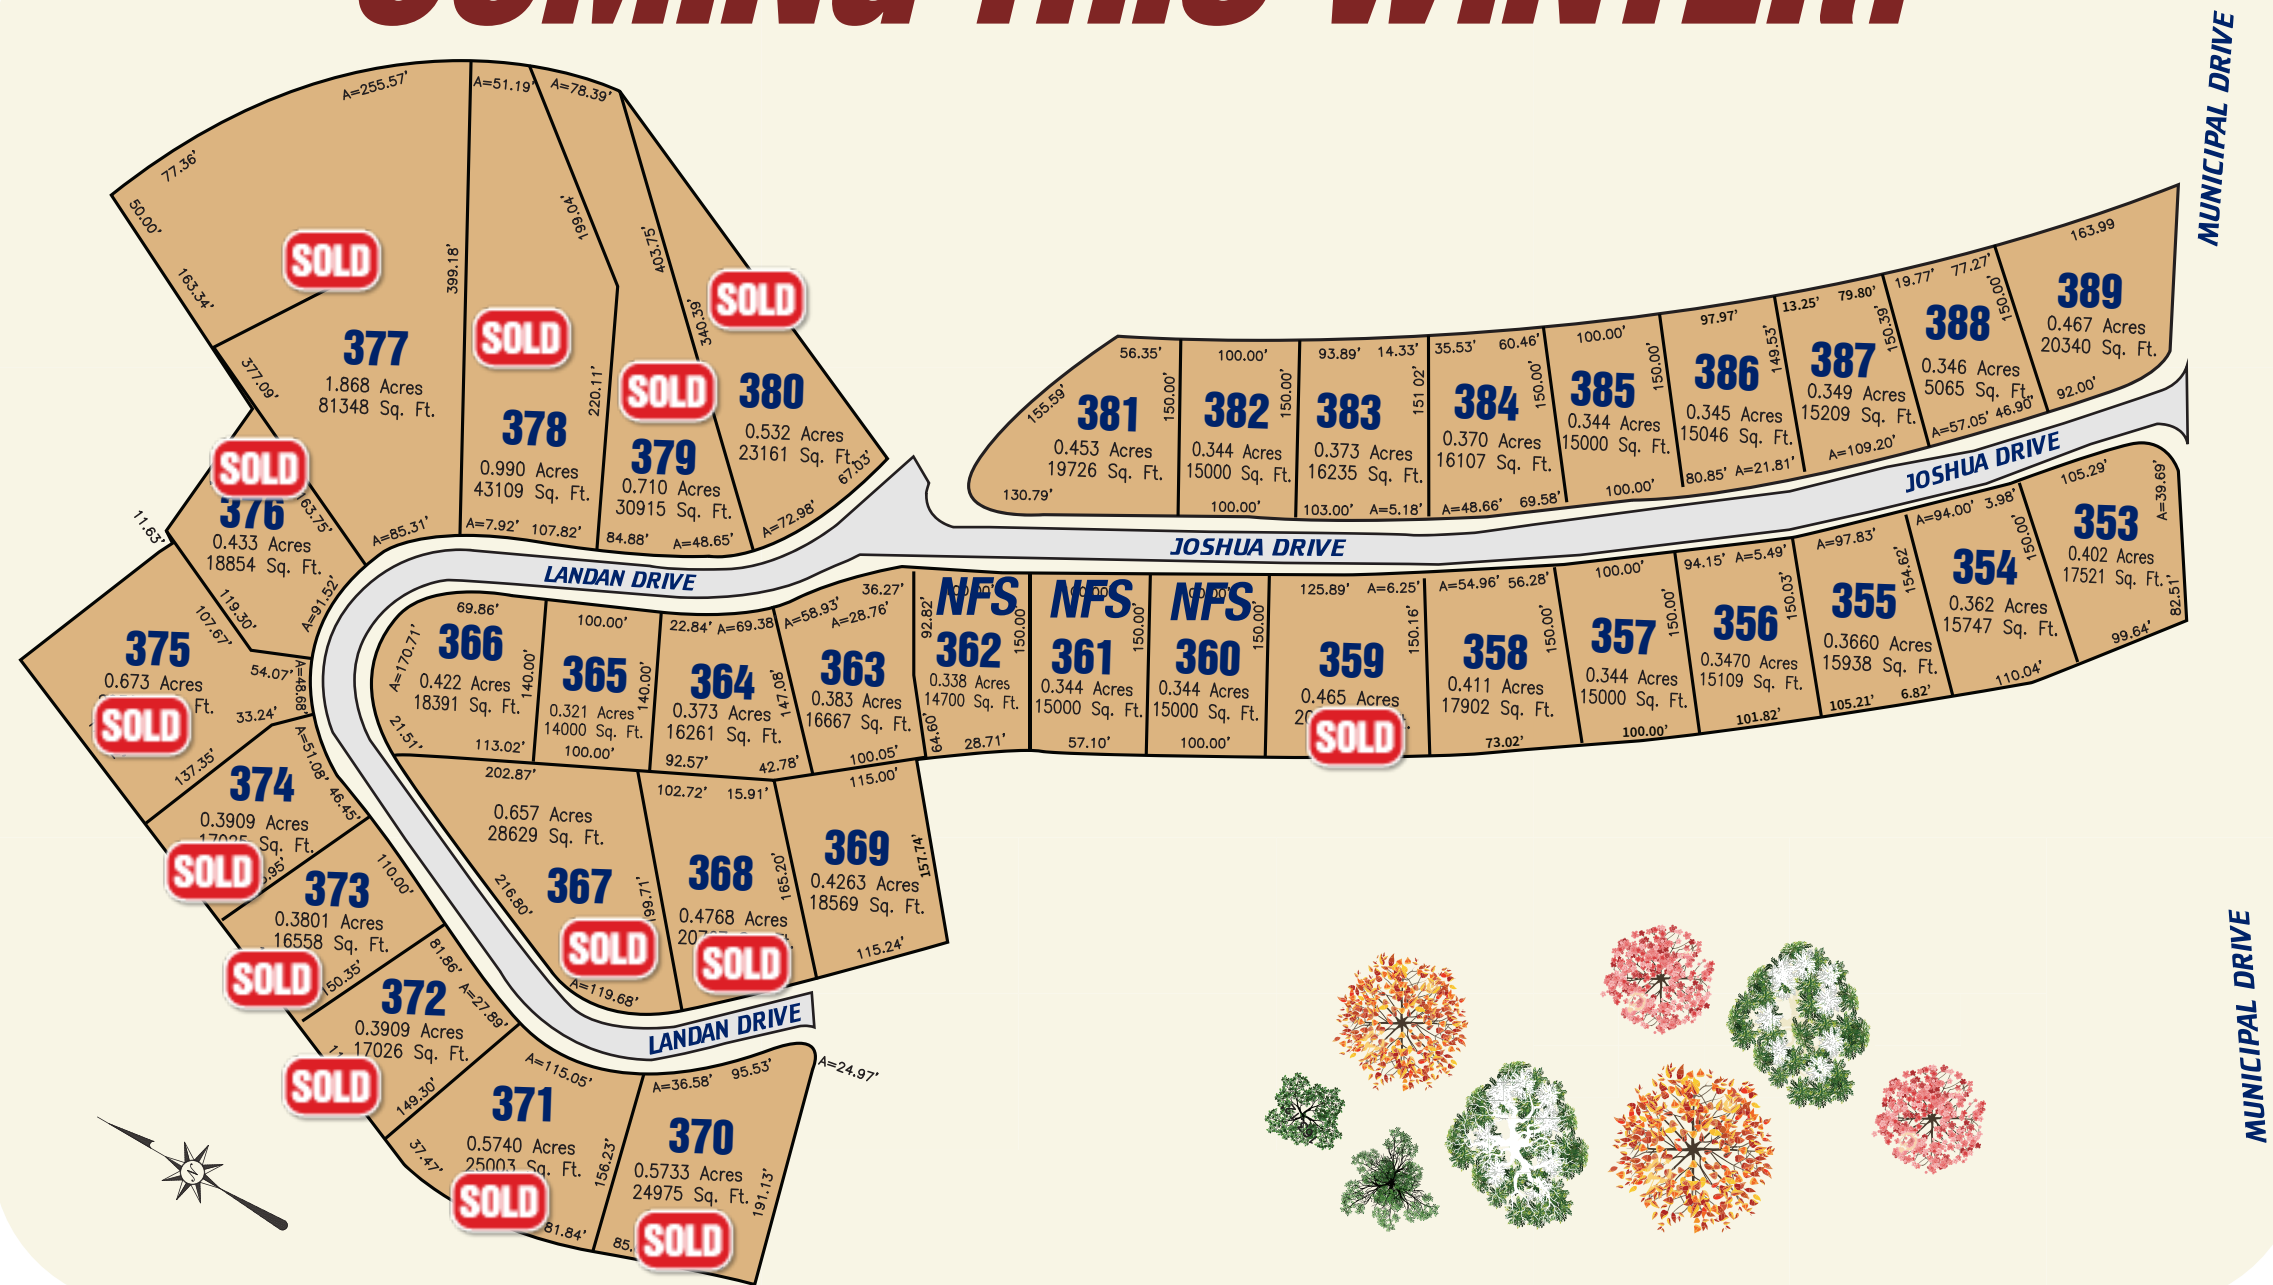

## CEDAR CREEK ESTATES PLOT MAP

PHASE III

# COMING THIS WINTER!

Directions: From Rt. 51 South (Pass C. Harper) – Left onto Concord Lane – Right onto Municipal Drive to Cedar Creek Estates