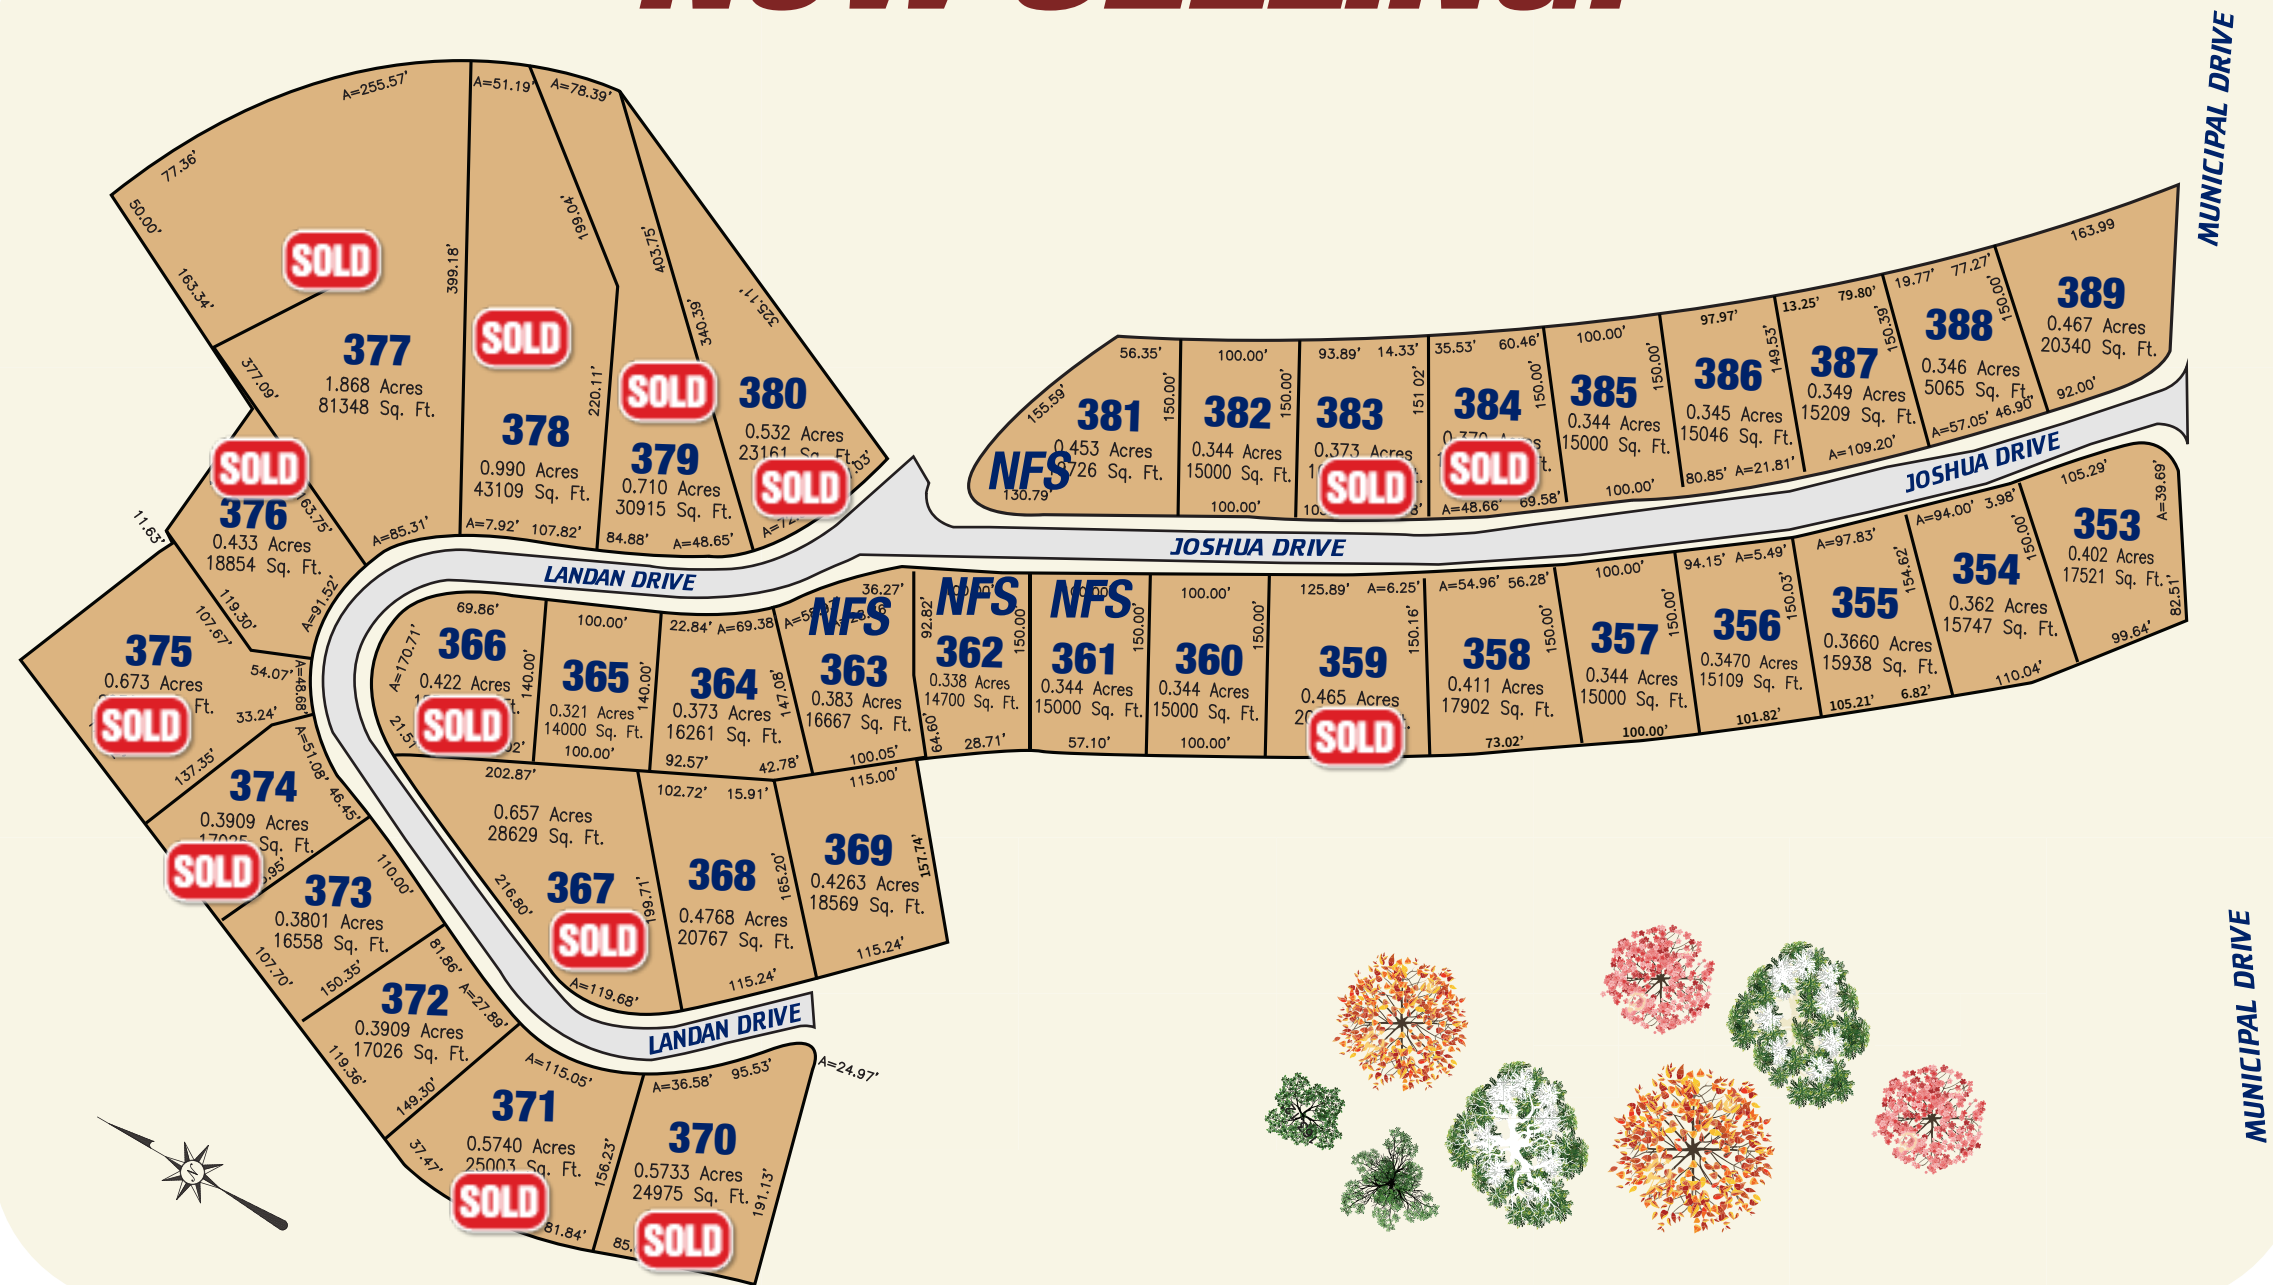

CEDAR CREEK ESTATES

Single Family Homes

724-861-0571
shusterhomes.com

CEDAR CREEK ESTATES PLOT MAP

PHASE III

NOW SELLING!

Directions: From Rt. 51 South (Pass C. Harper) – Left onto Concord Lane – Right onto Municipal Drive to Cedar Creek Estates