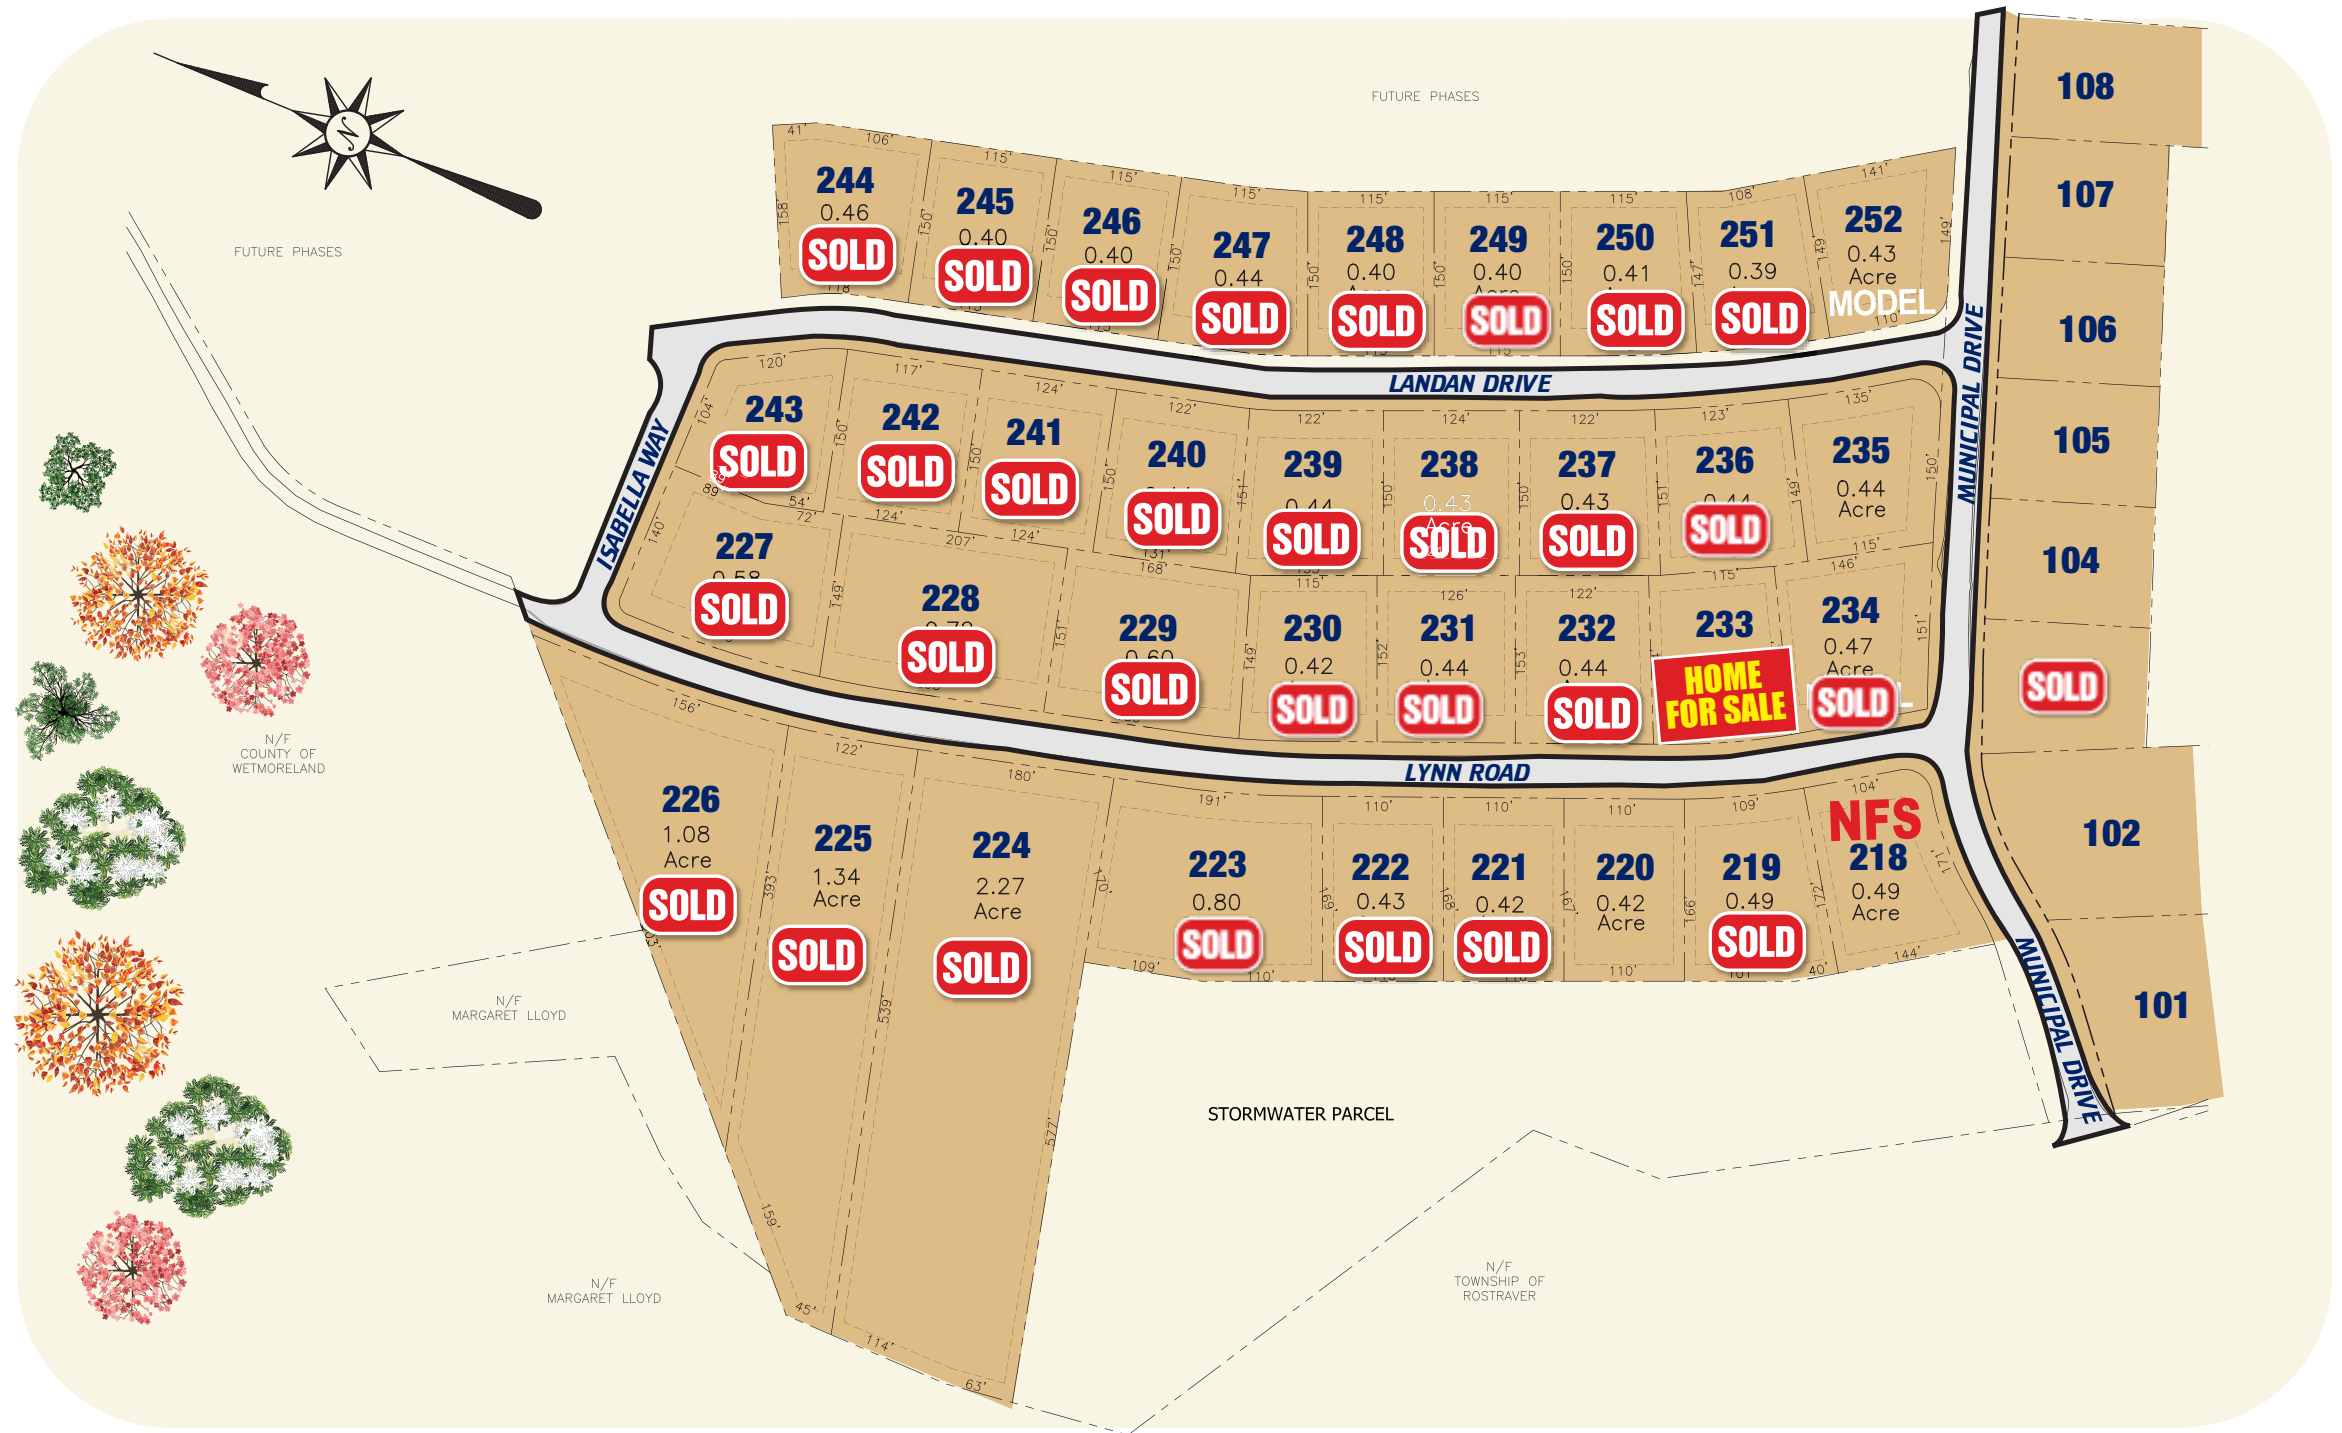

## CEDAR CREEK ESTATES PLOT MAP PHASE II

Directions: From Rt. 51 South (Pass C. Harper) – Left onto Concord Lane – Right onto Municipal Drive to Cedar Creek Estates