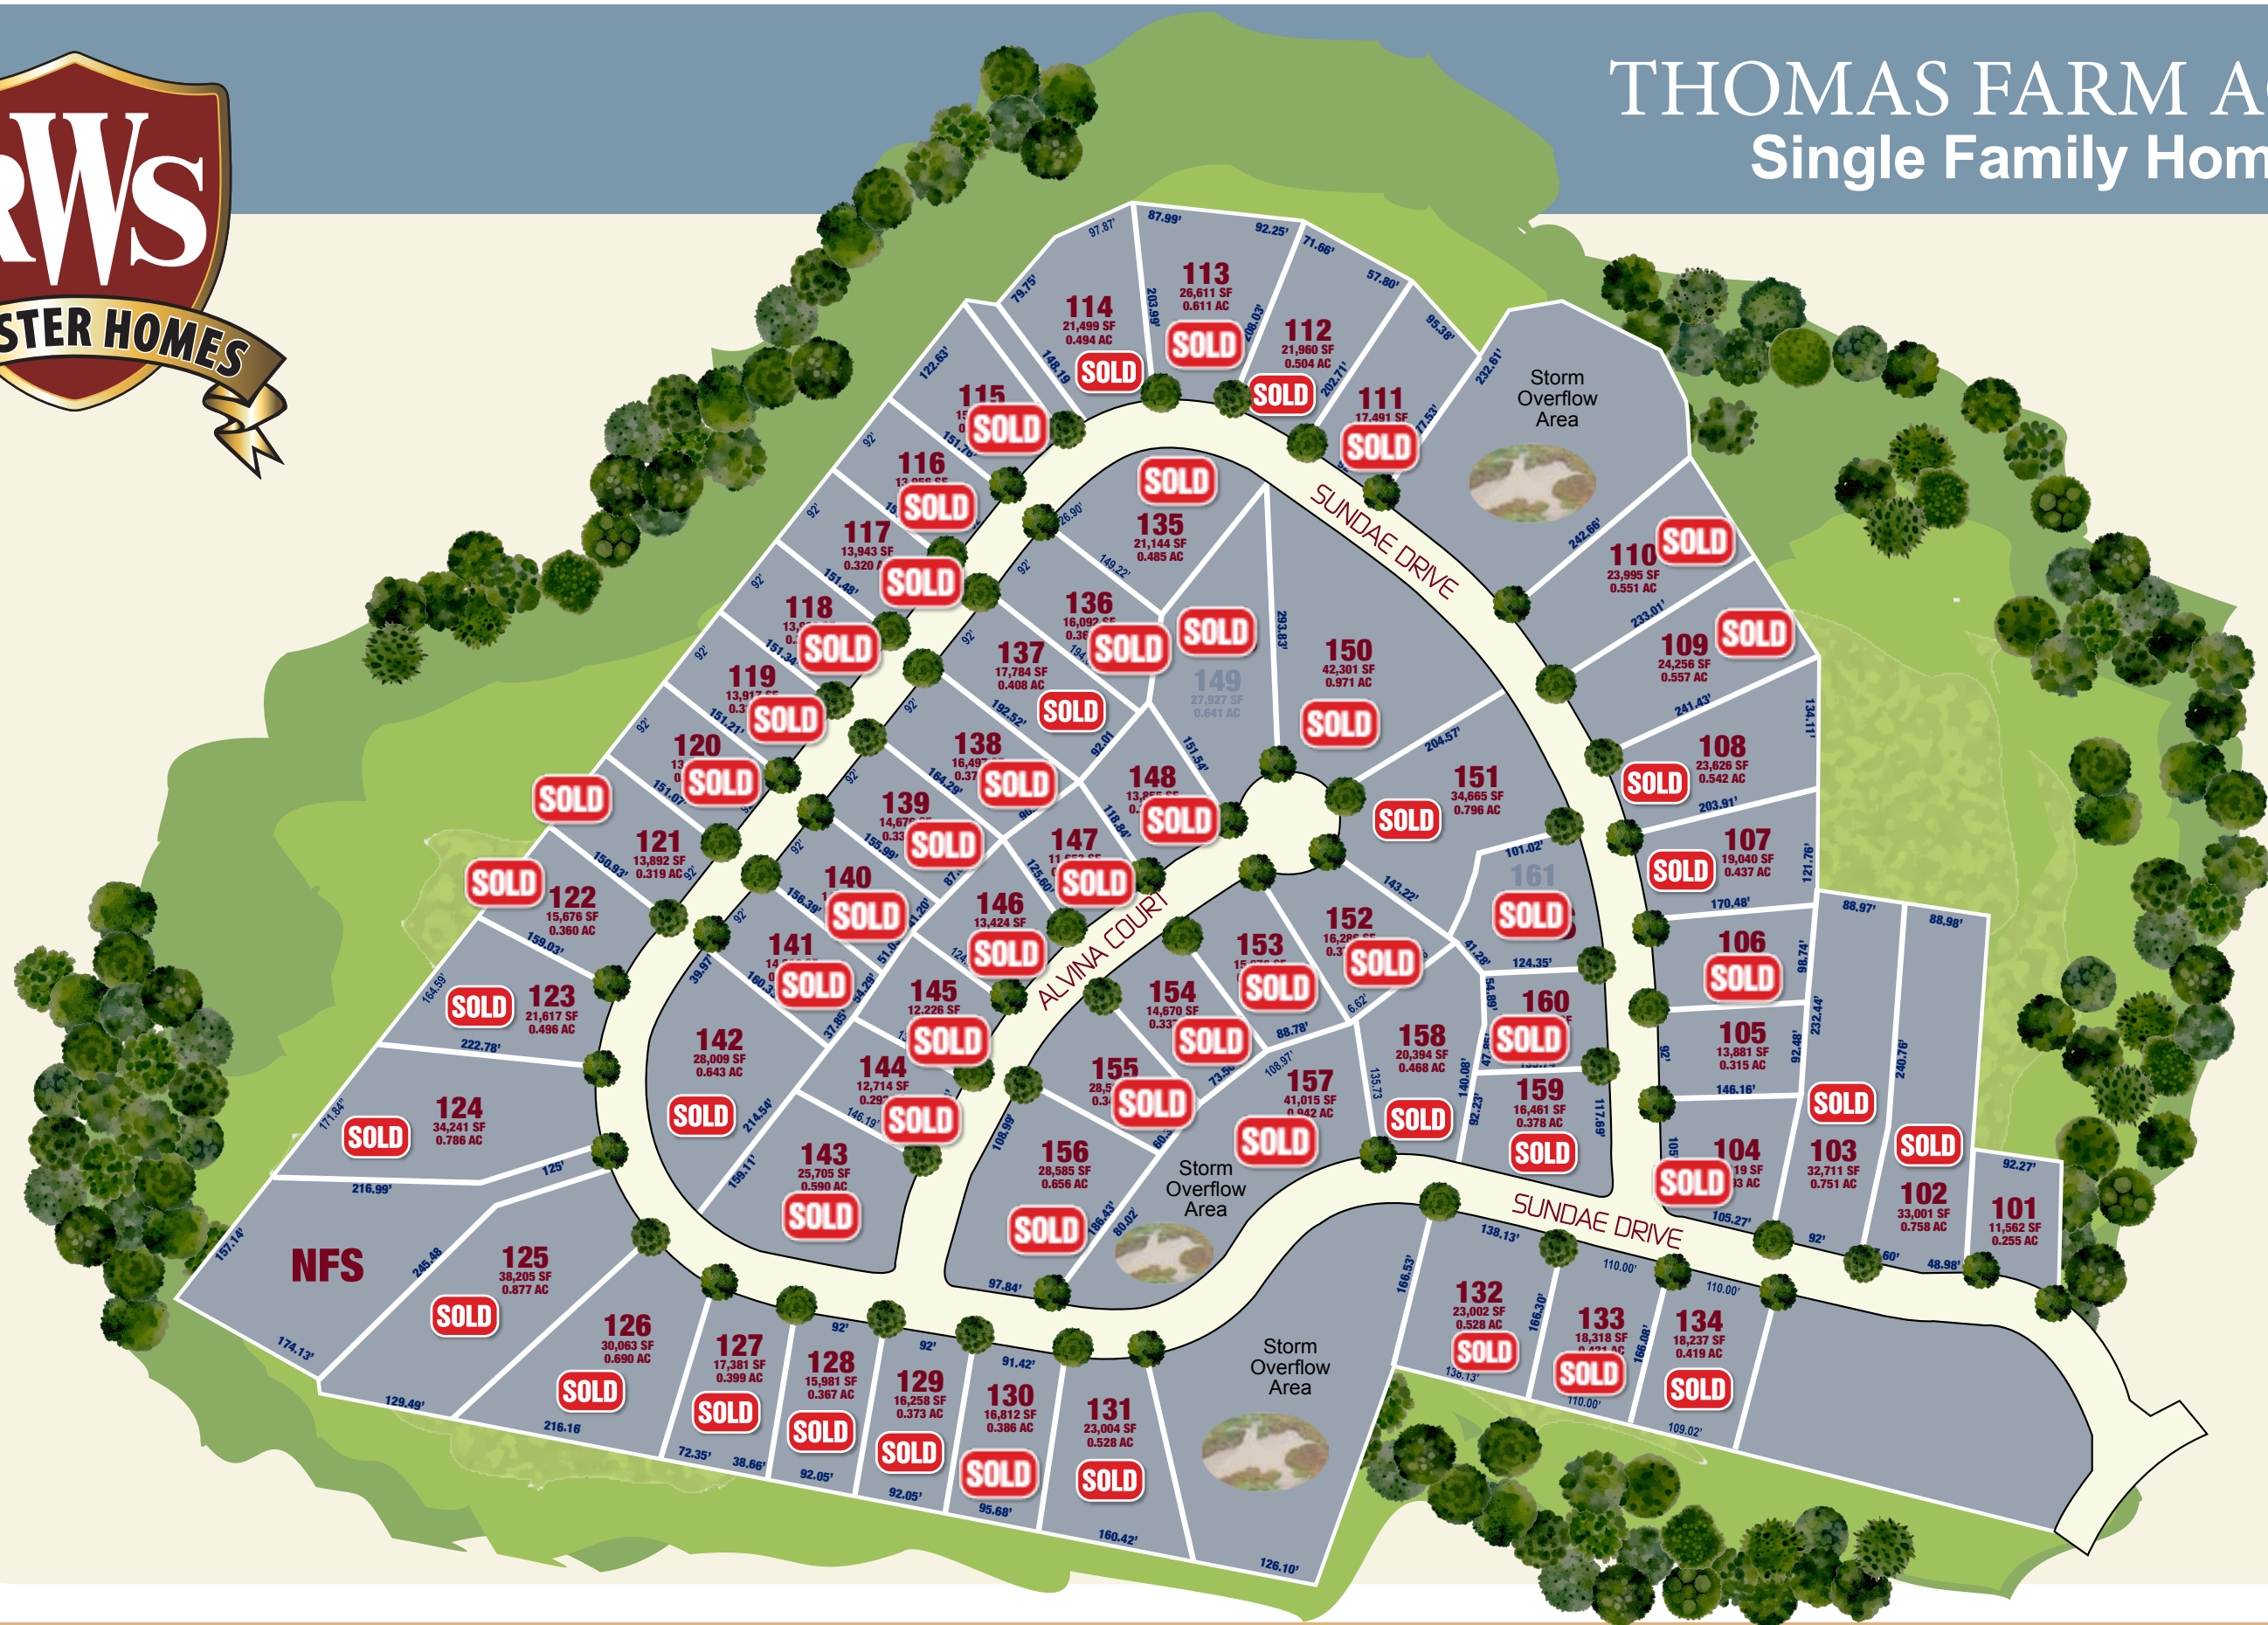

THOMAS FARM ACRES Single Family Homes

DIRECTIONS: North Huntingdon
Take Route 30 East. Turn on to Barnes Lake. From Barnes Lake turn right on to Clay Pike. Turn left on to Guffy Road.

724-861-0571 ShusterHomes.com