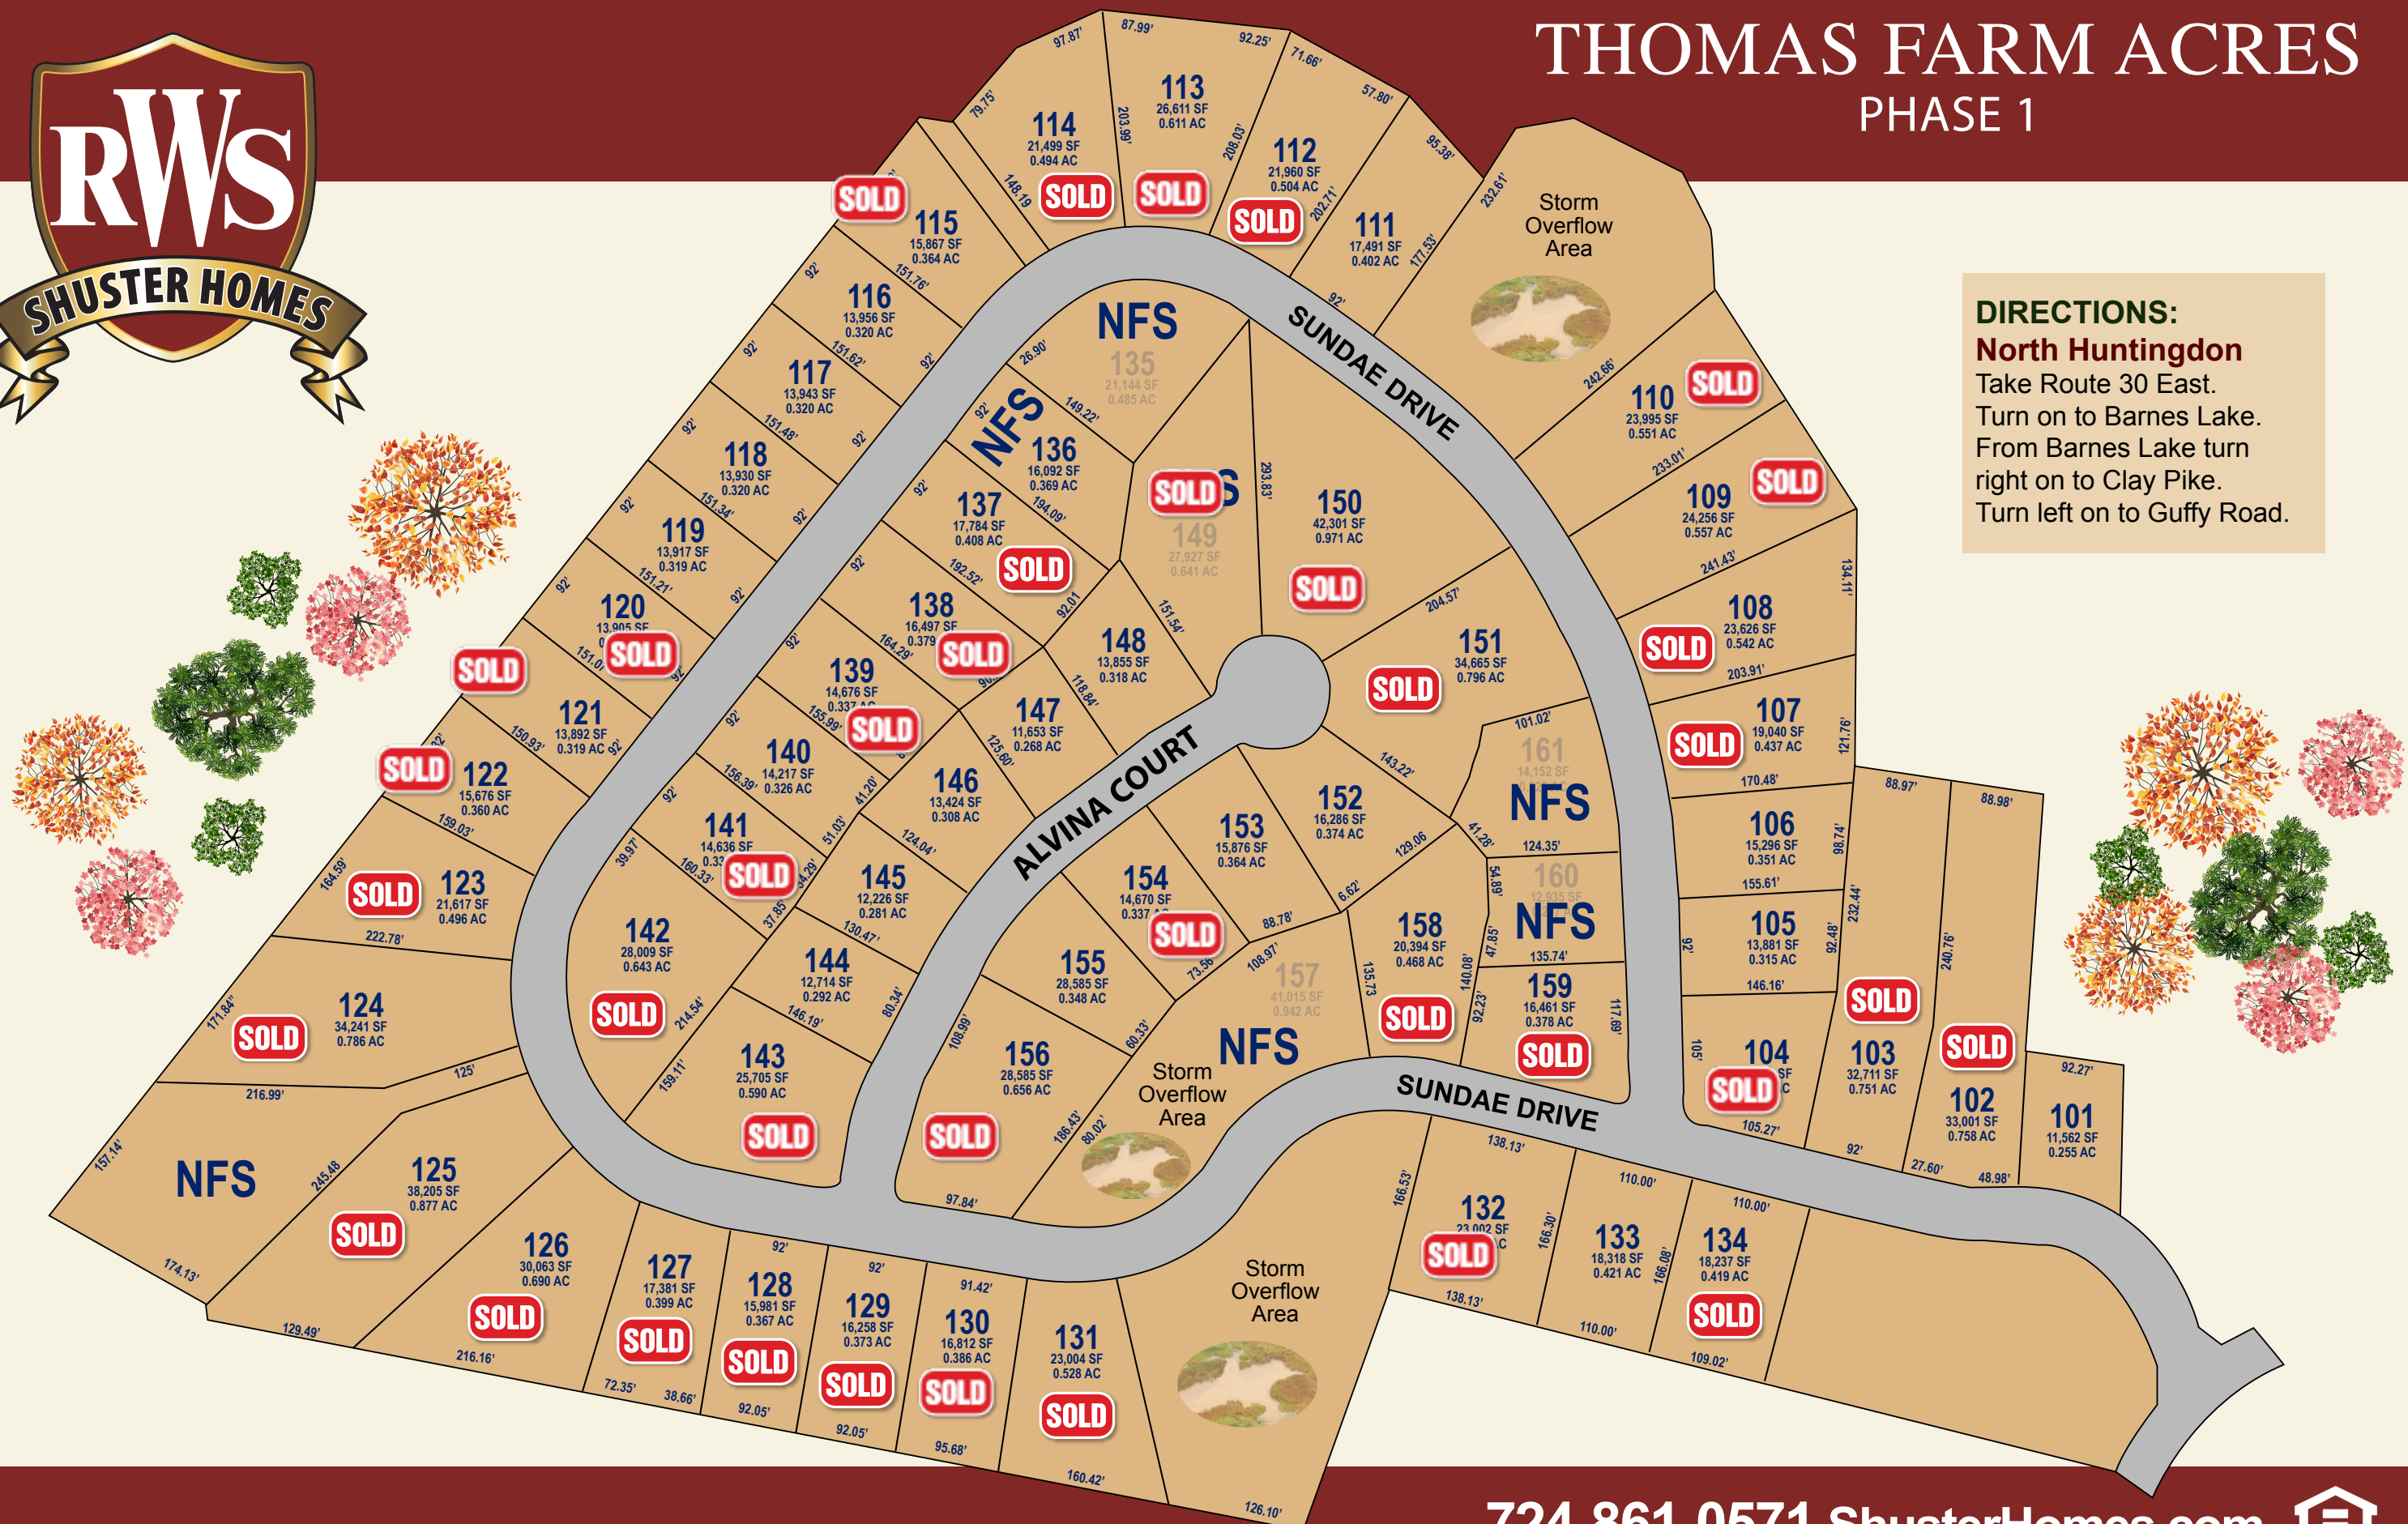

THOMAS FARM ACRES PHASE 1

DIRECTIONS:
North Huntingdon
Take Route 30 East.
Turn on to Barnes Lake.
From Barnes Lake turn
right on to Clay Pike.
Turn left on to Guffy Road.