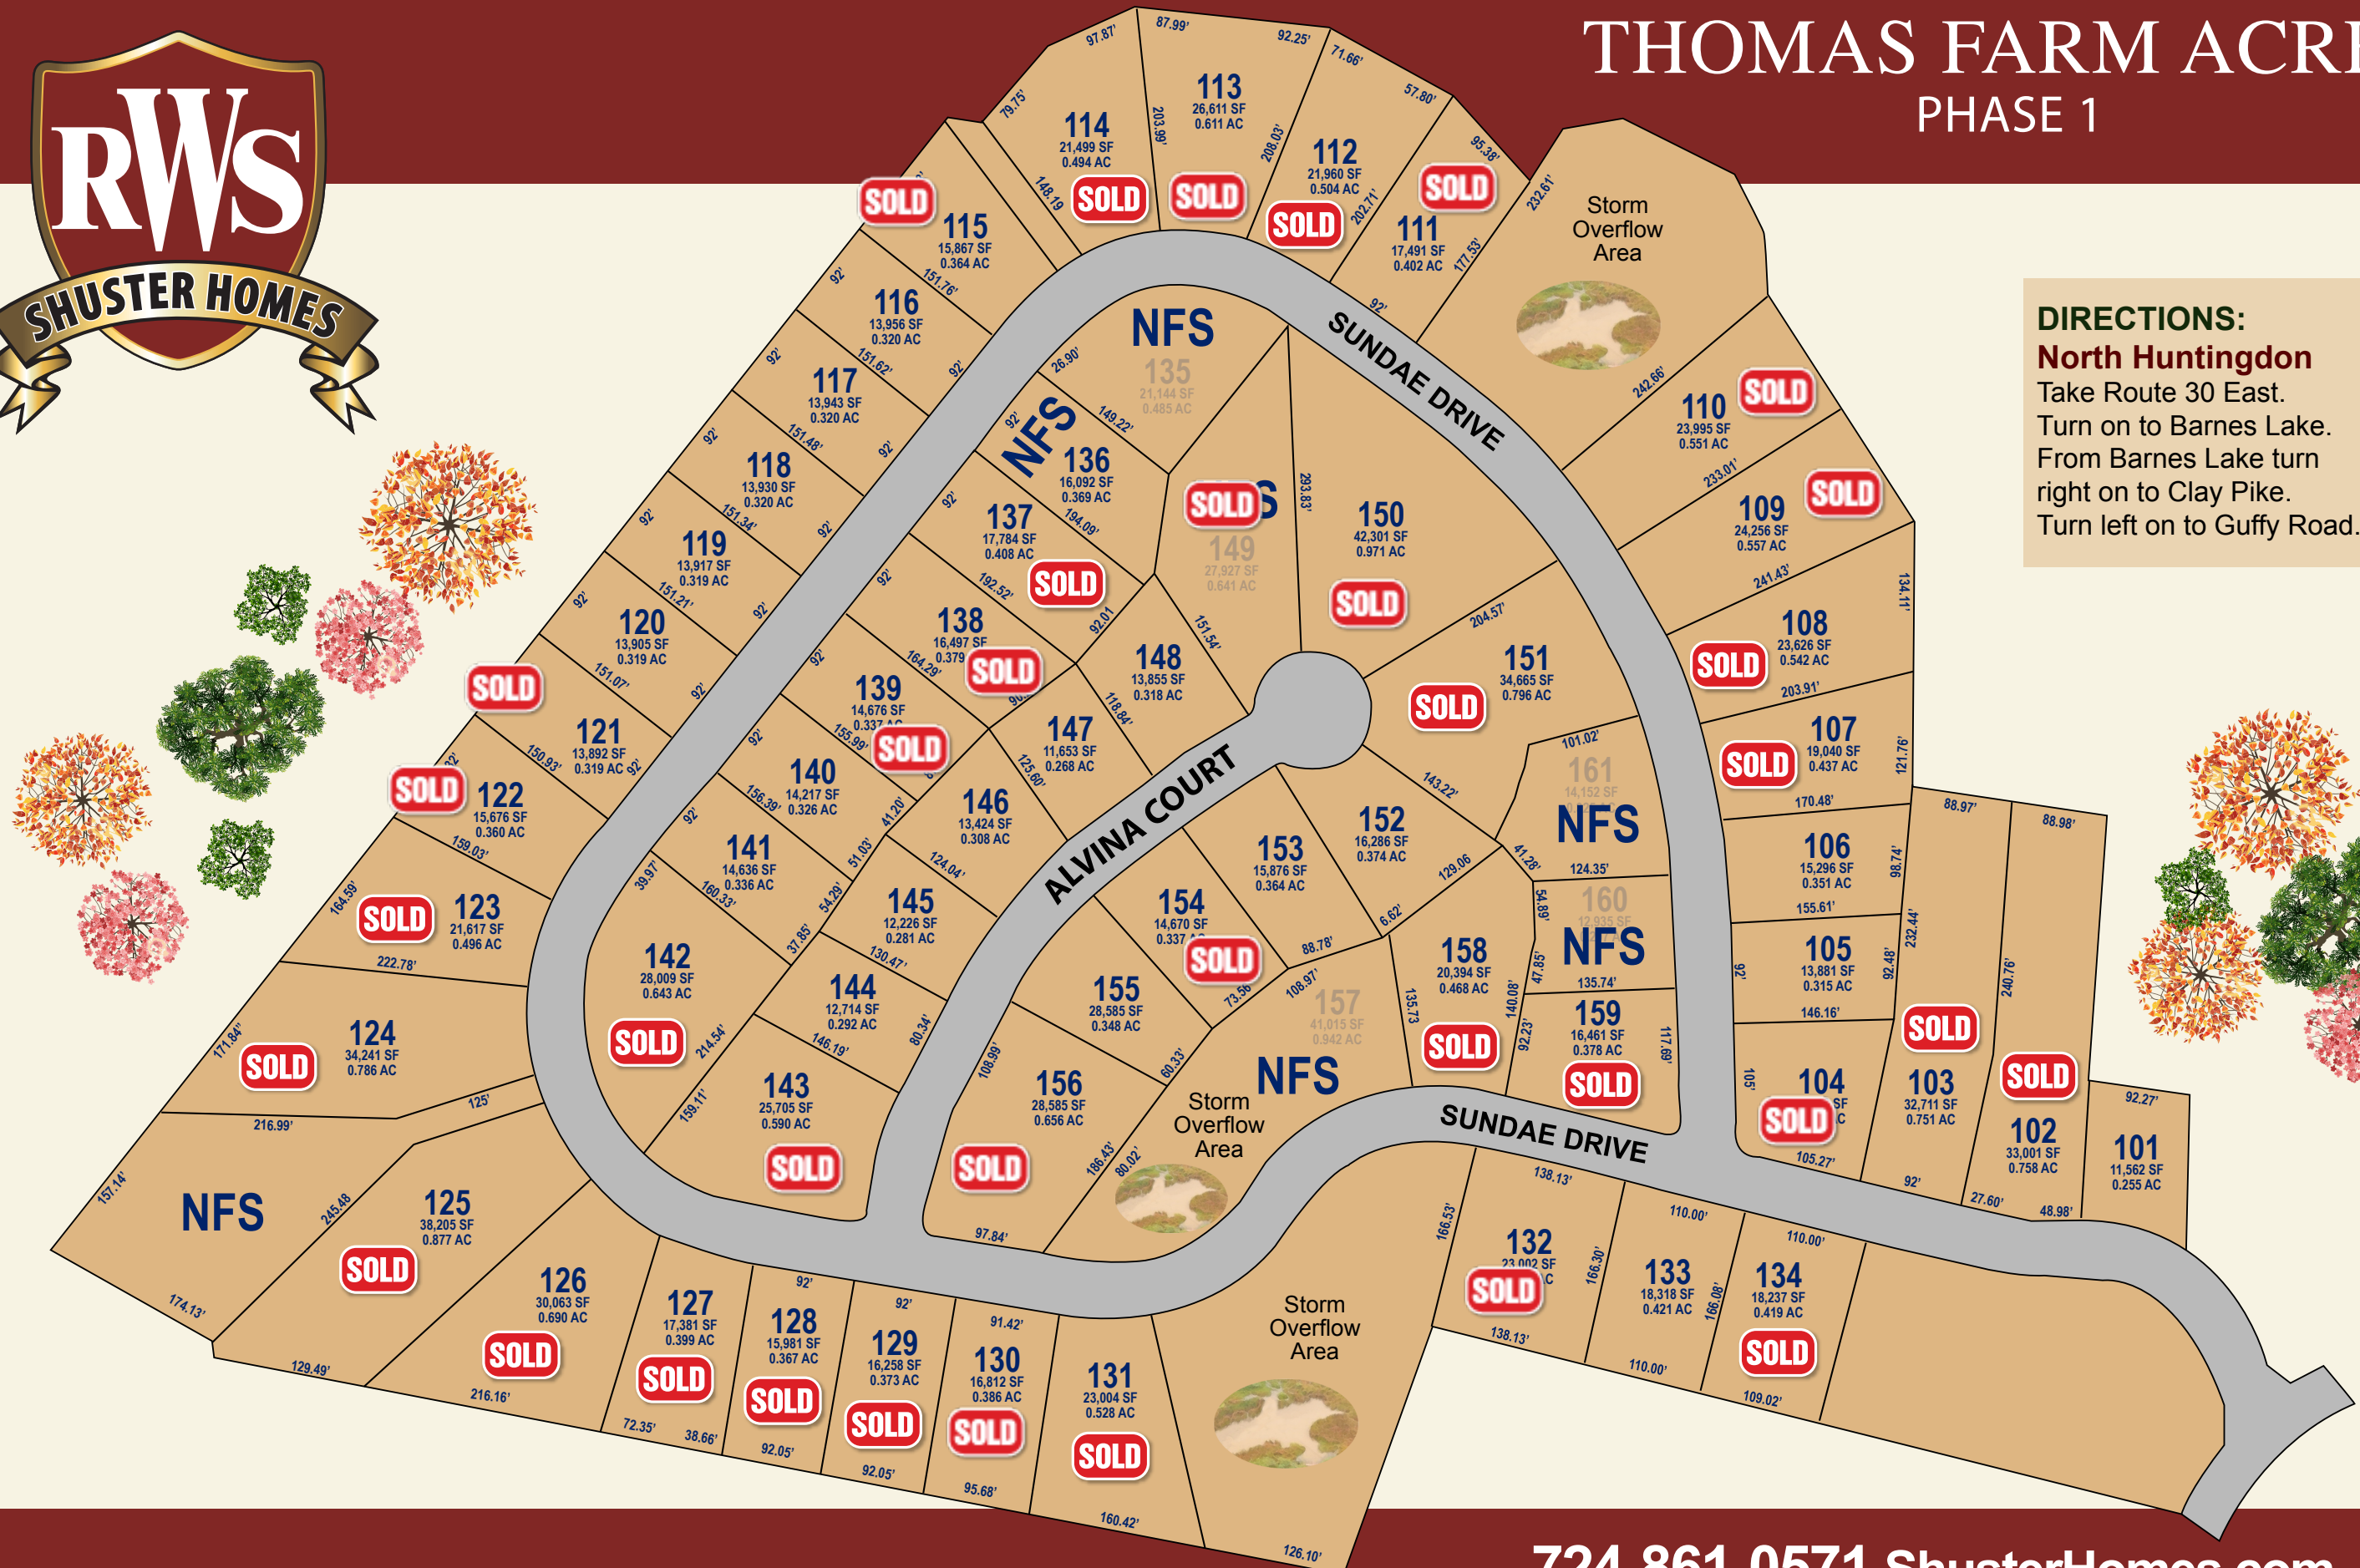

THOMAS FARM ACRES PHASE 1

DIRECTIONS:
North Huntingdon
 Take Route 30 East.
 Turn on to Barnes Lake.
 From Barnes Lake turn
 right on to Clay Pike.
 Turn left on to Guffy Road.