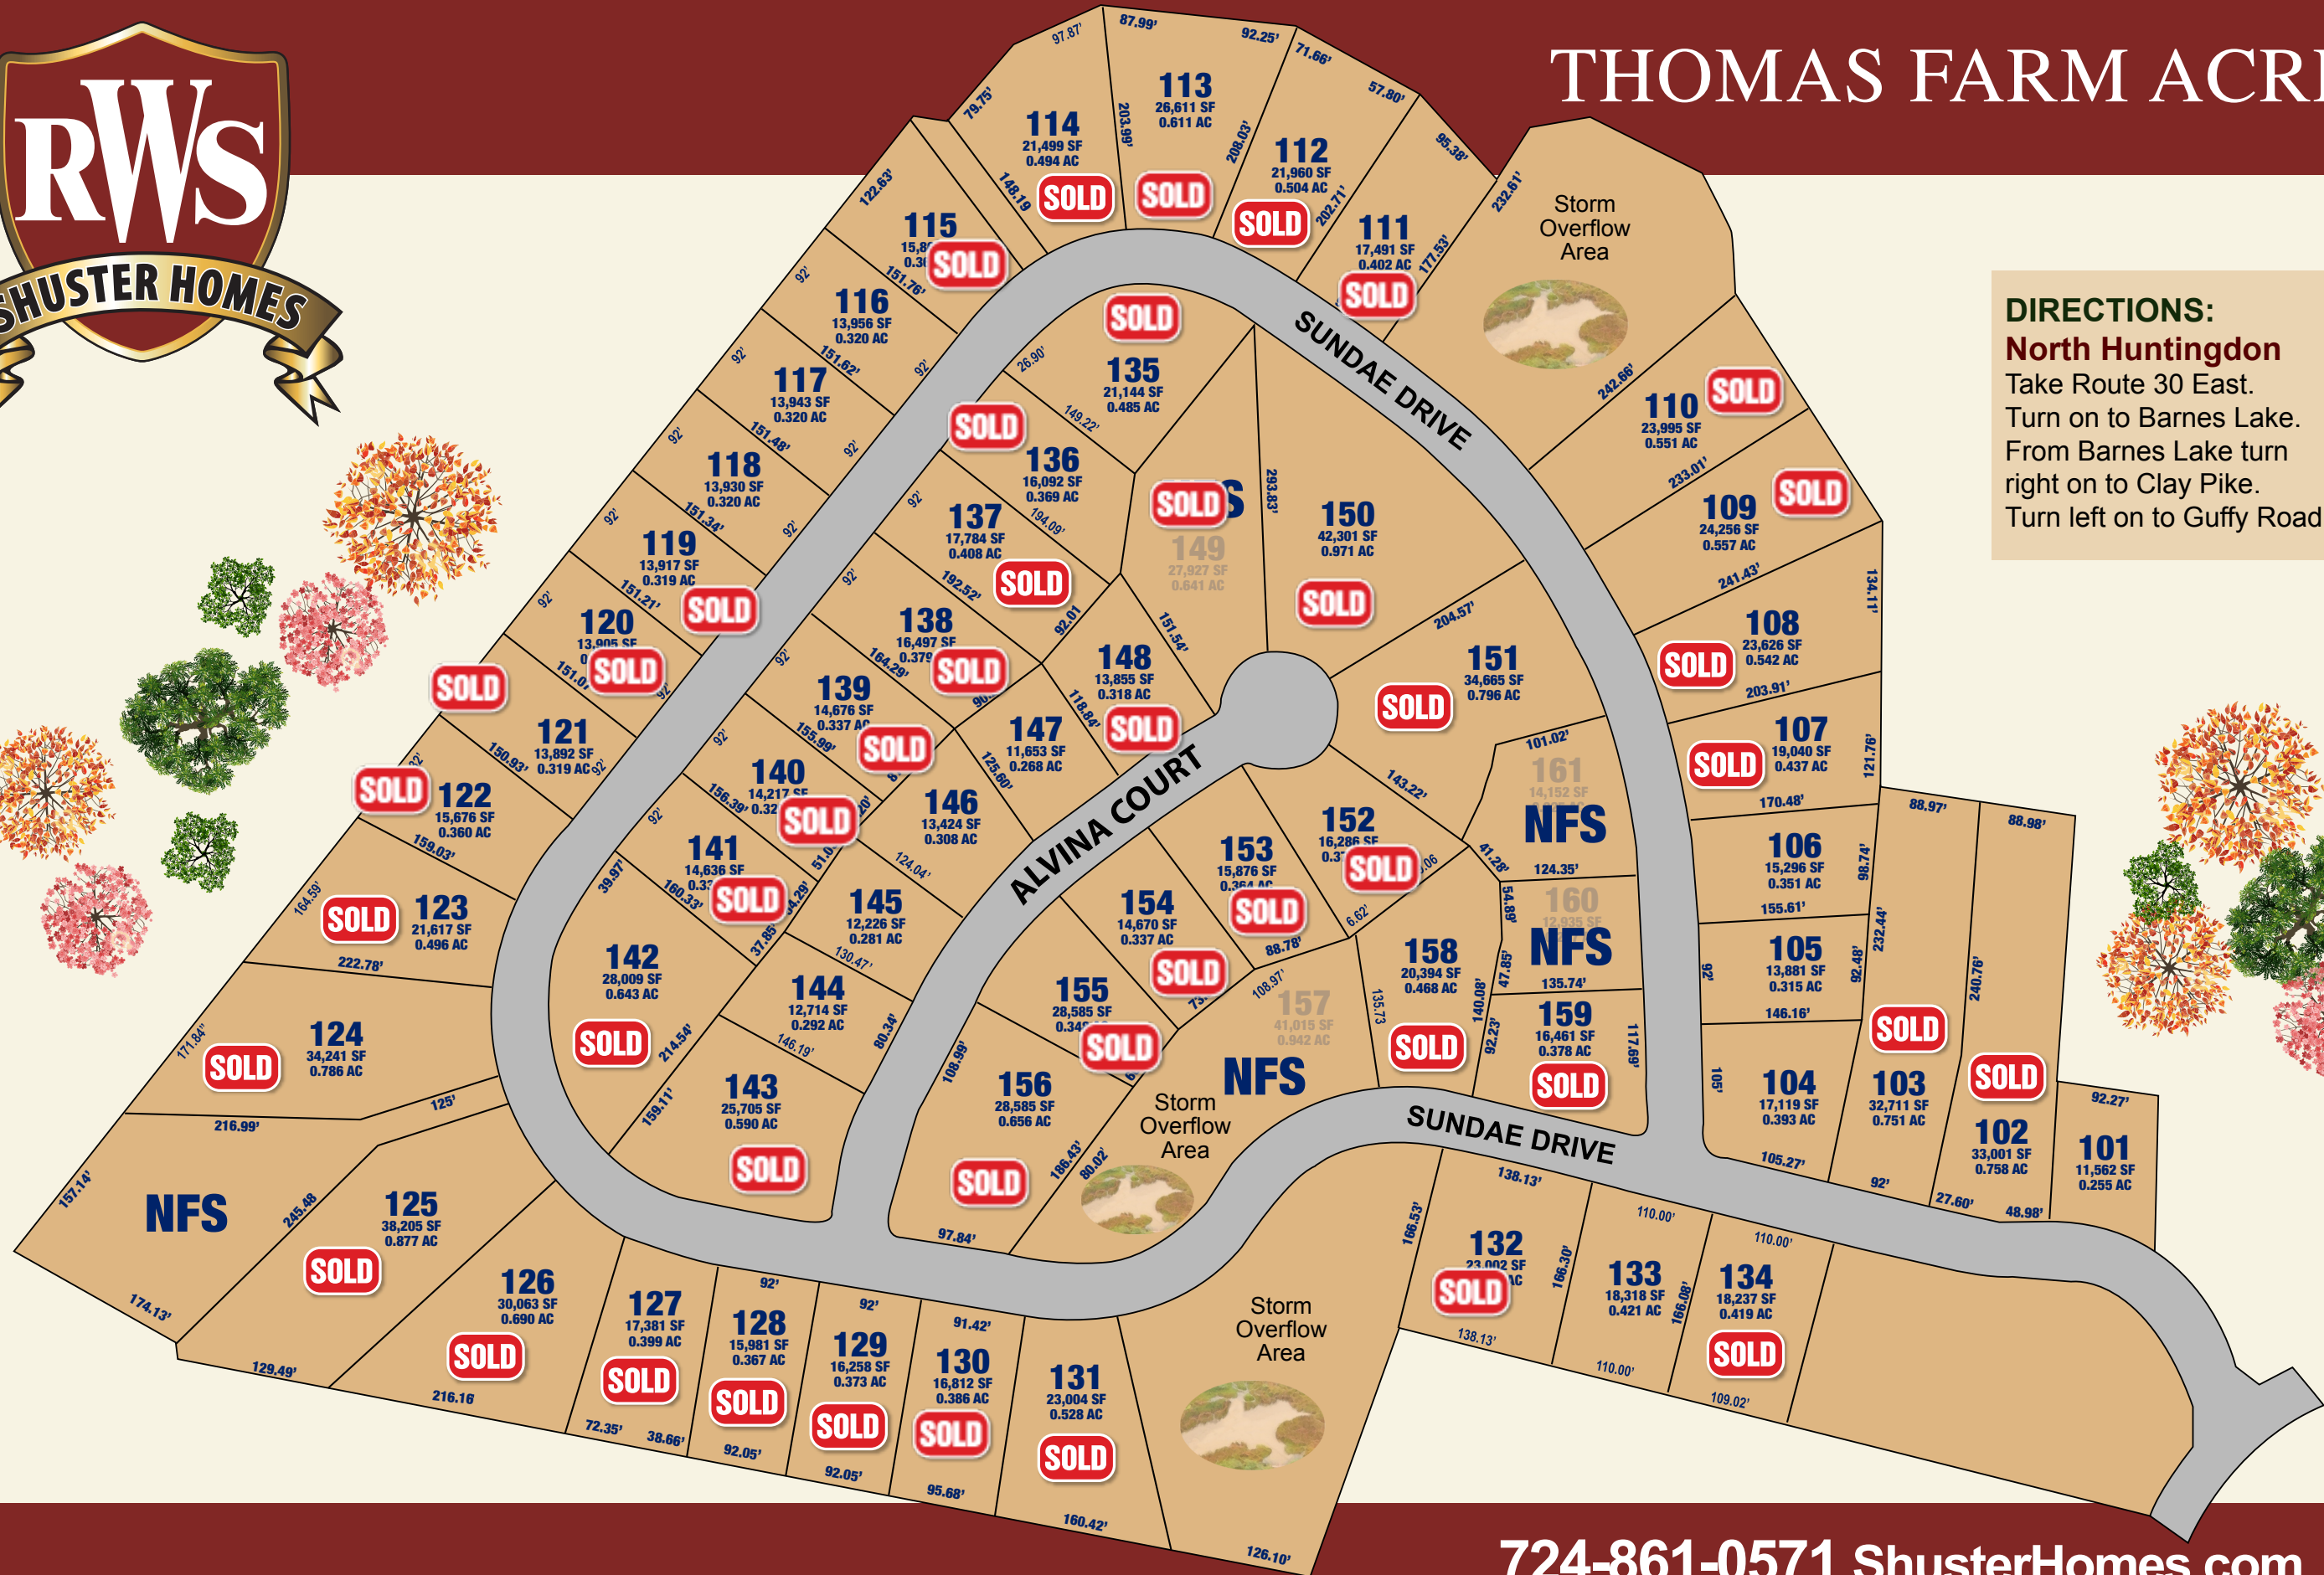

THOMAS FARM ACRES

DIRECTIONS:
North Huntingdon
 Take Route 30 East.
 Turn on to Barnes Lake.
 From Barnes Lake turn right on to Clay Pike.
 Turn left on to Guffy Road.

724-861-0571 ShusterHomes.com