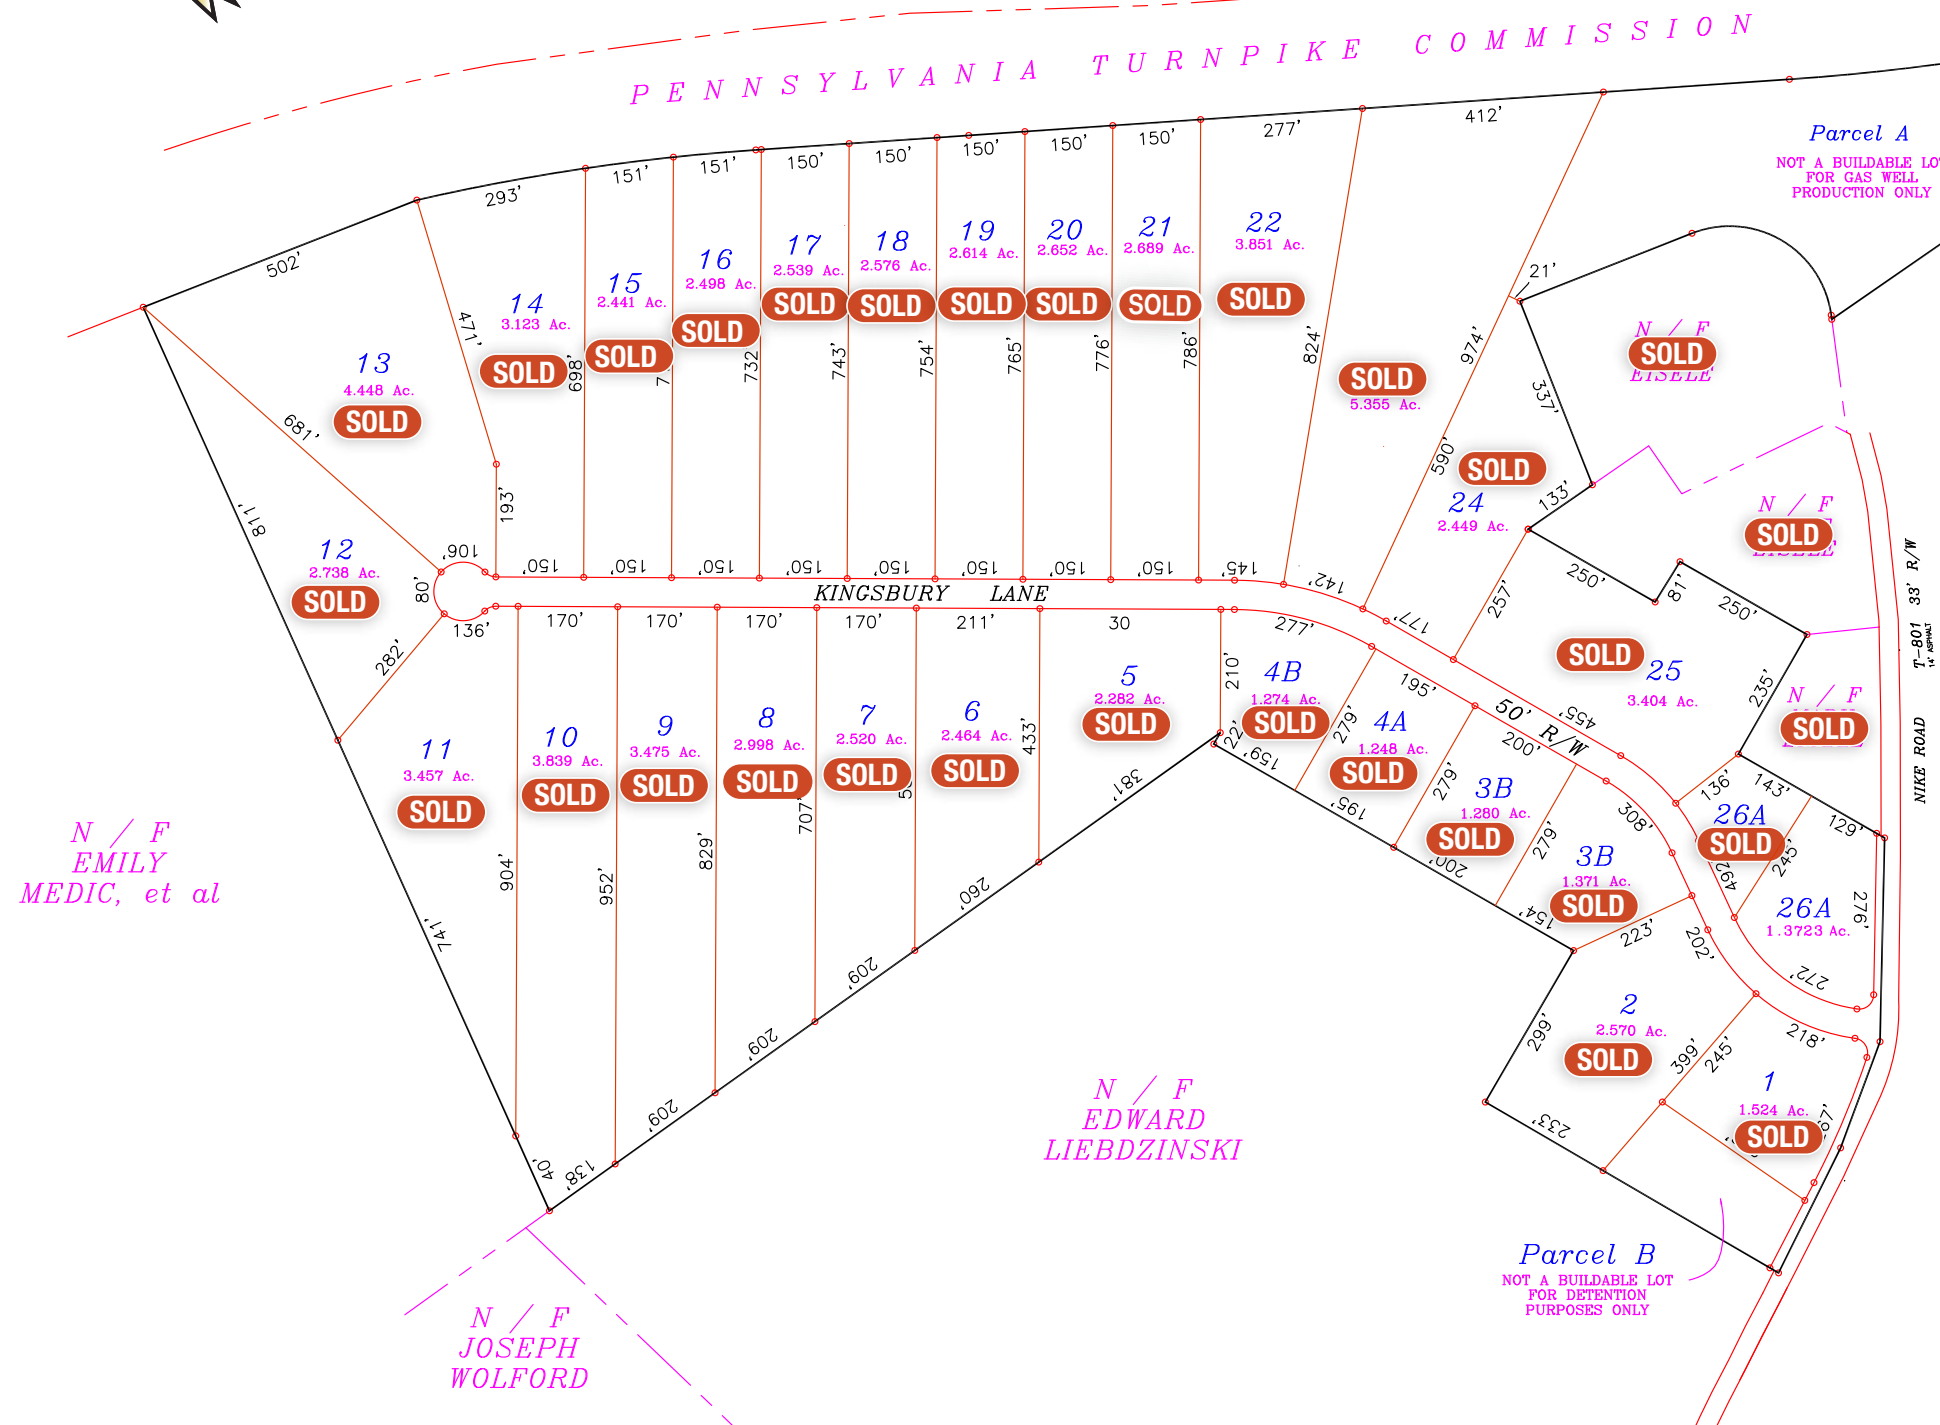

# KINGSBURY

PLOT MAP

## SOLD OUT

Call us today for a free personal tour!  
**724-861-0571**

**DIRECTIONS:** Take PA Turnpike towards Irwin – Exit 67. Merge left on Route 30W. Make 1st right on Rocky Road. Turn left on Pa Avenue. Turn right on Brush Hill Road. Turn right on PA993. Turn left on Manor Harrison City Road. Turn left on Sandy Hill Drive. Turn left on Nike Road to Kingsbury.