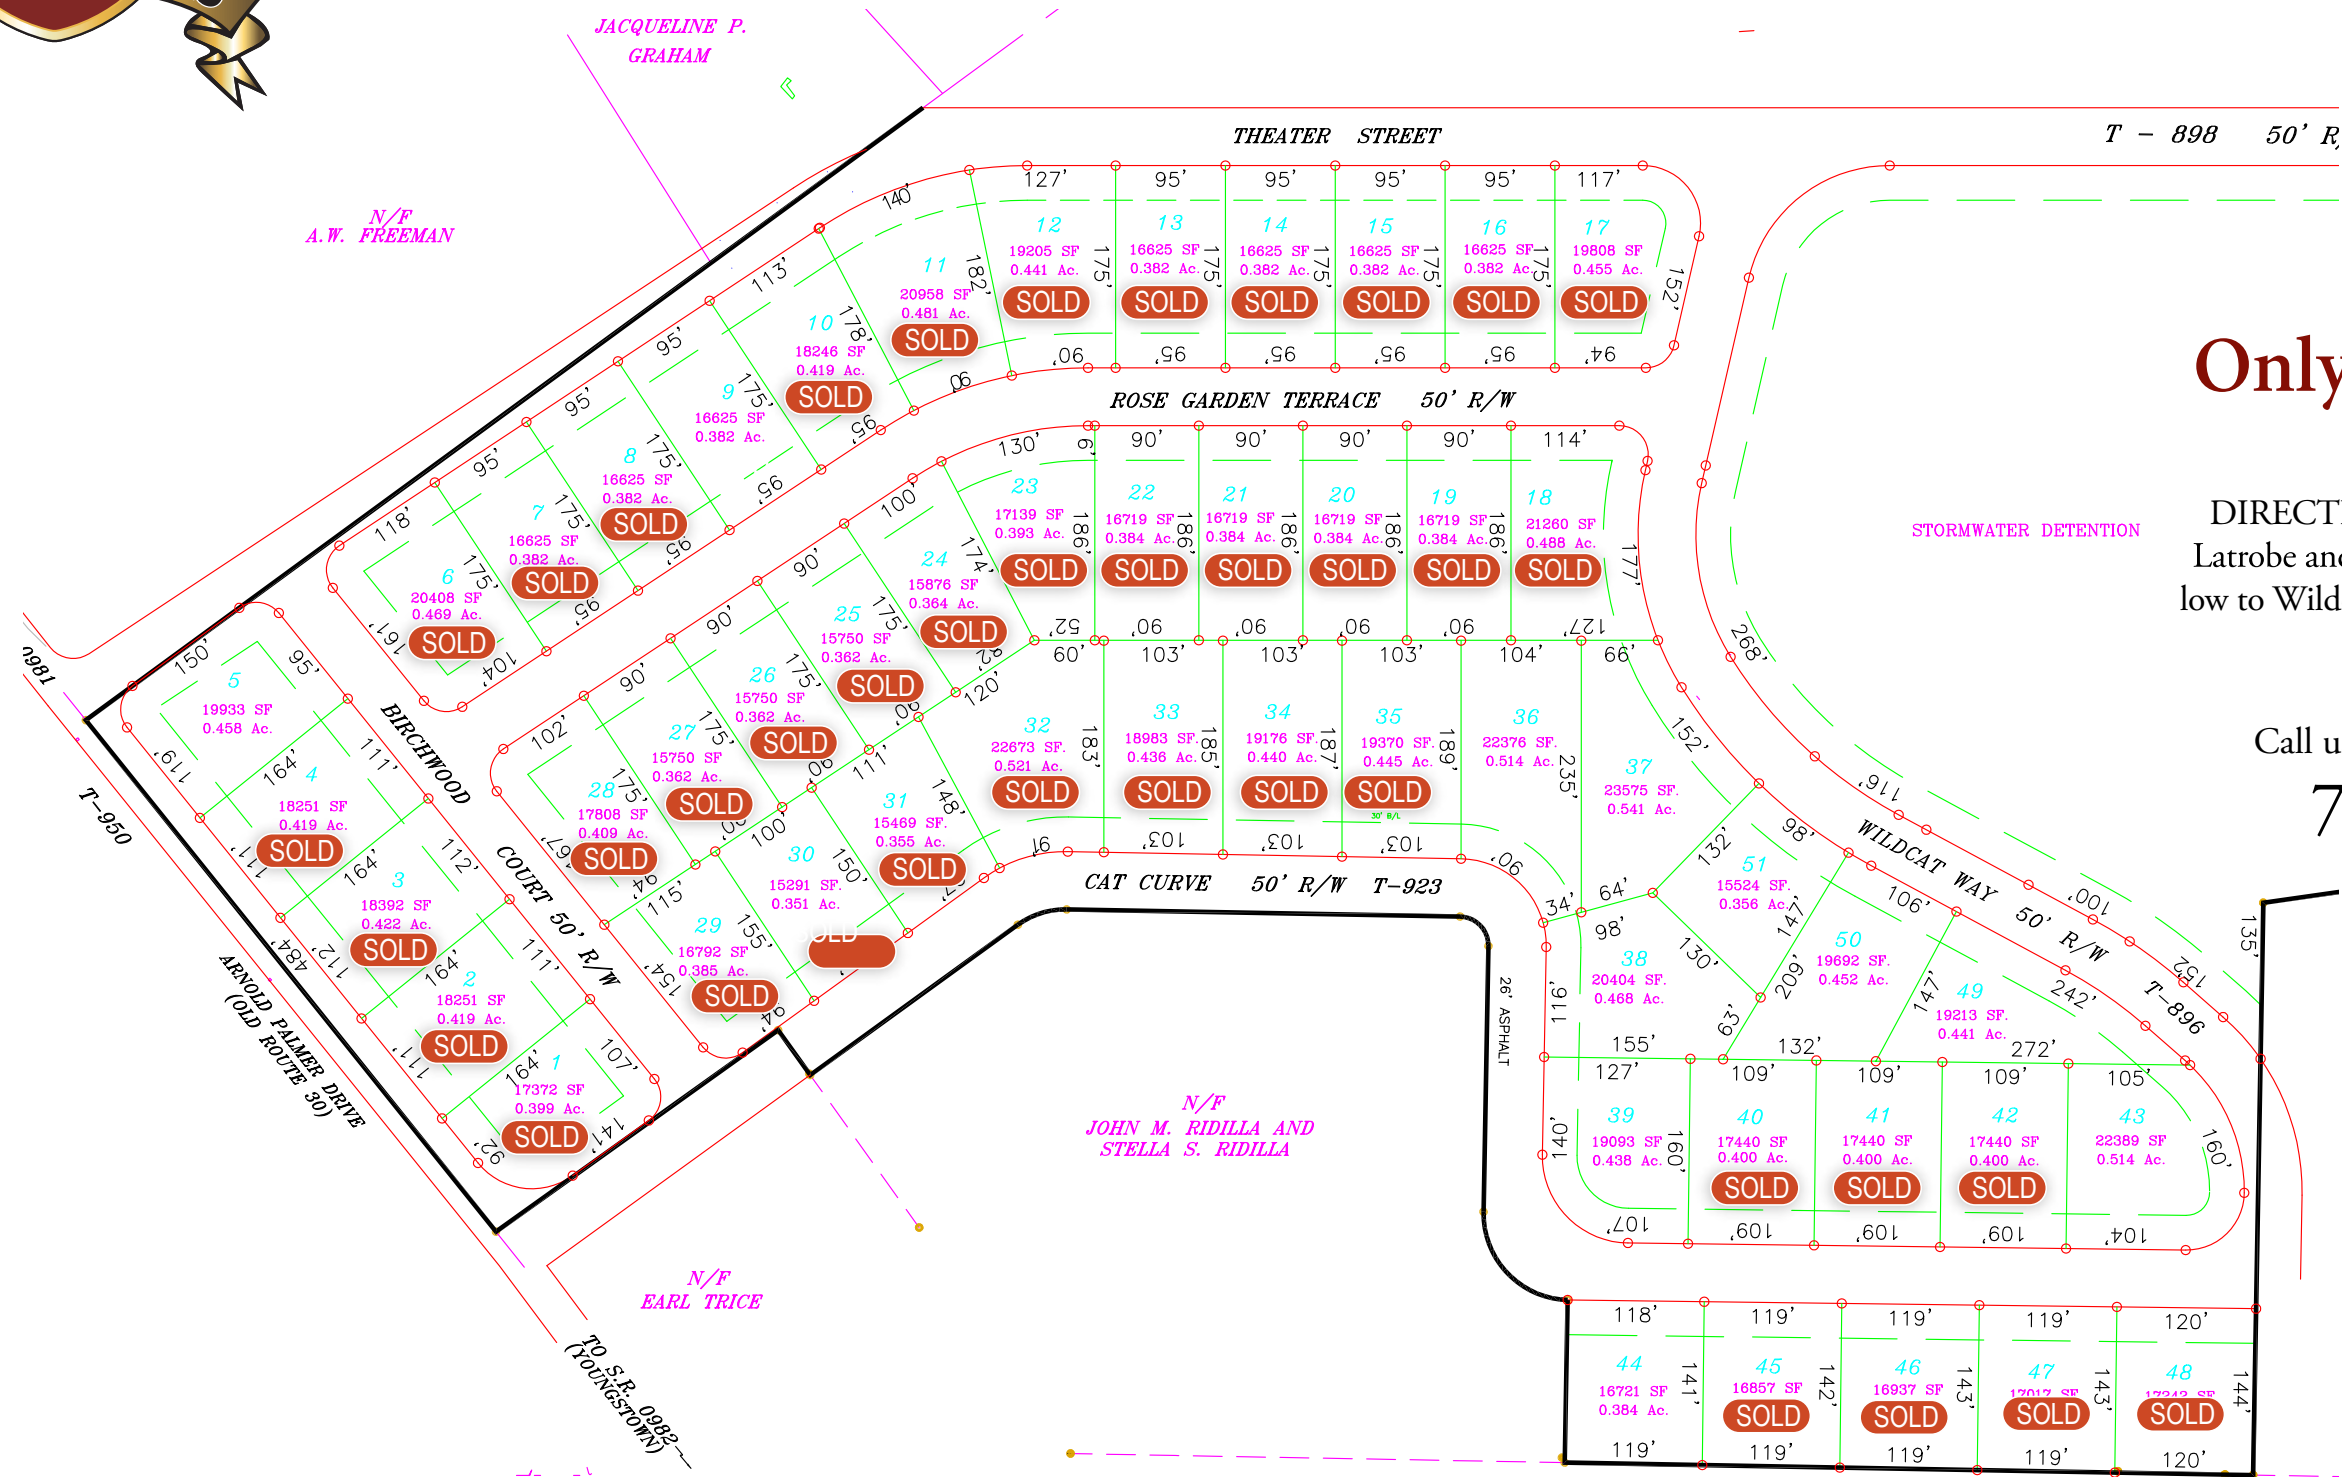

# VICTORIA HIGHLANDS

## PLOT MAP

**Only 10 remaining!**

**DIRECTIONS:** Take Route 30 East towards Latrobe and turn right onto Theatre Street. Follow to Wildcat Way. Make left onto Wildcat Way to plan on the right.

Call us today for a free personal tour!