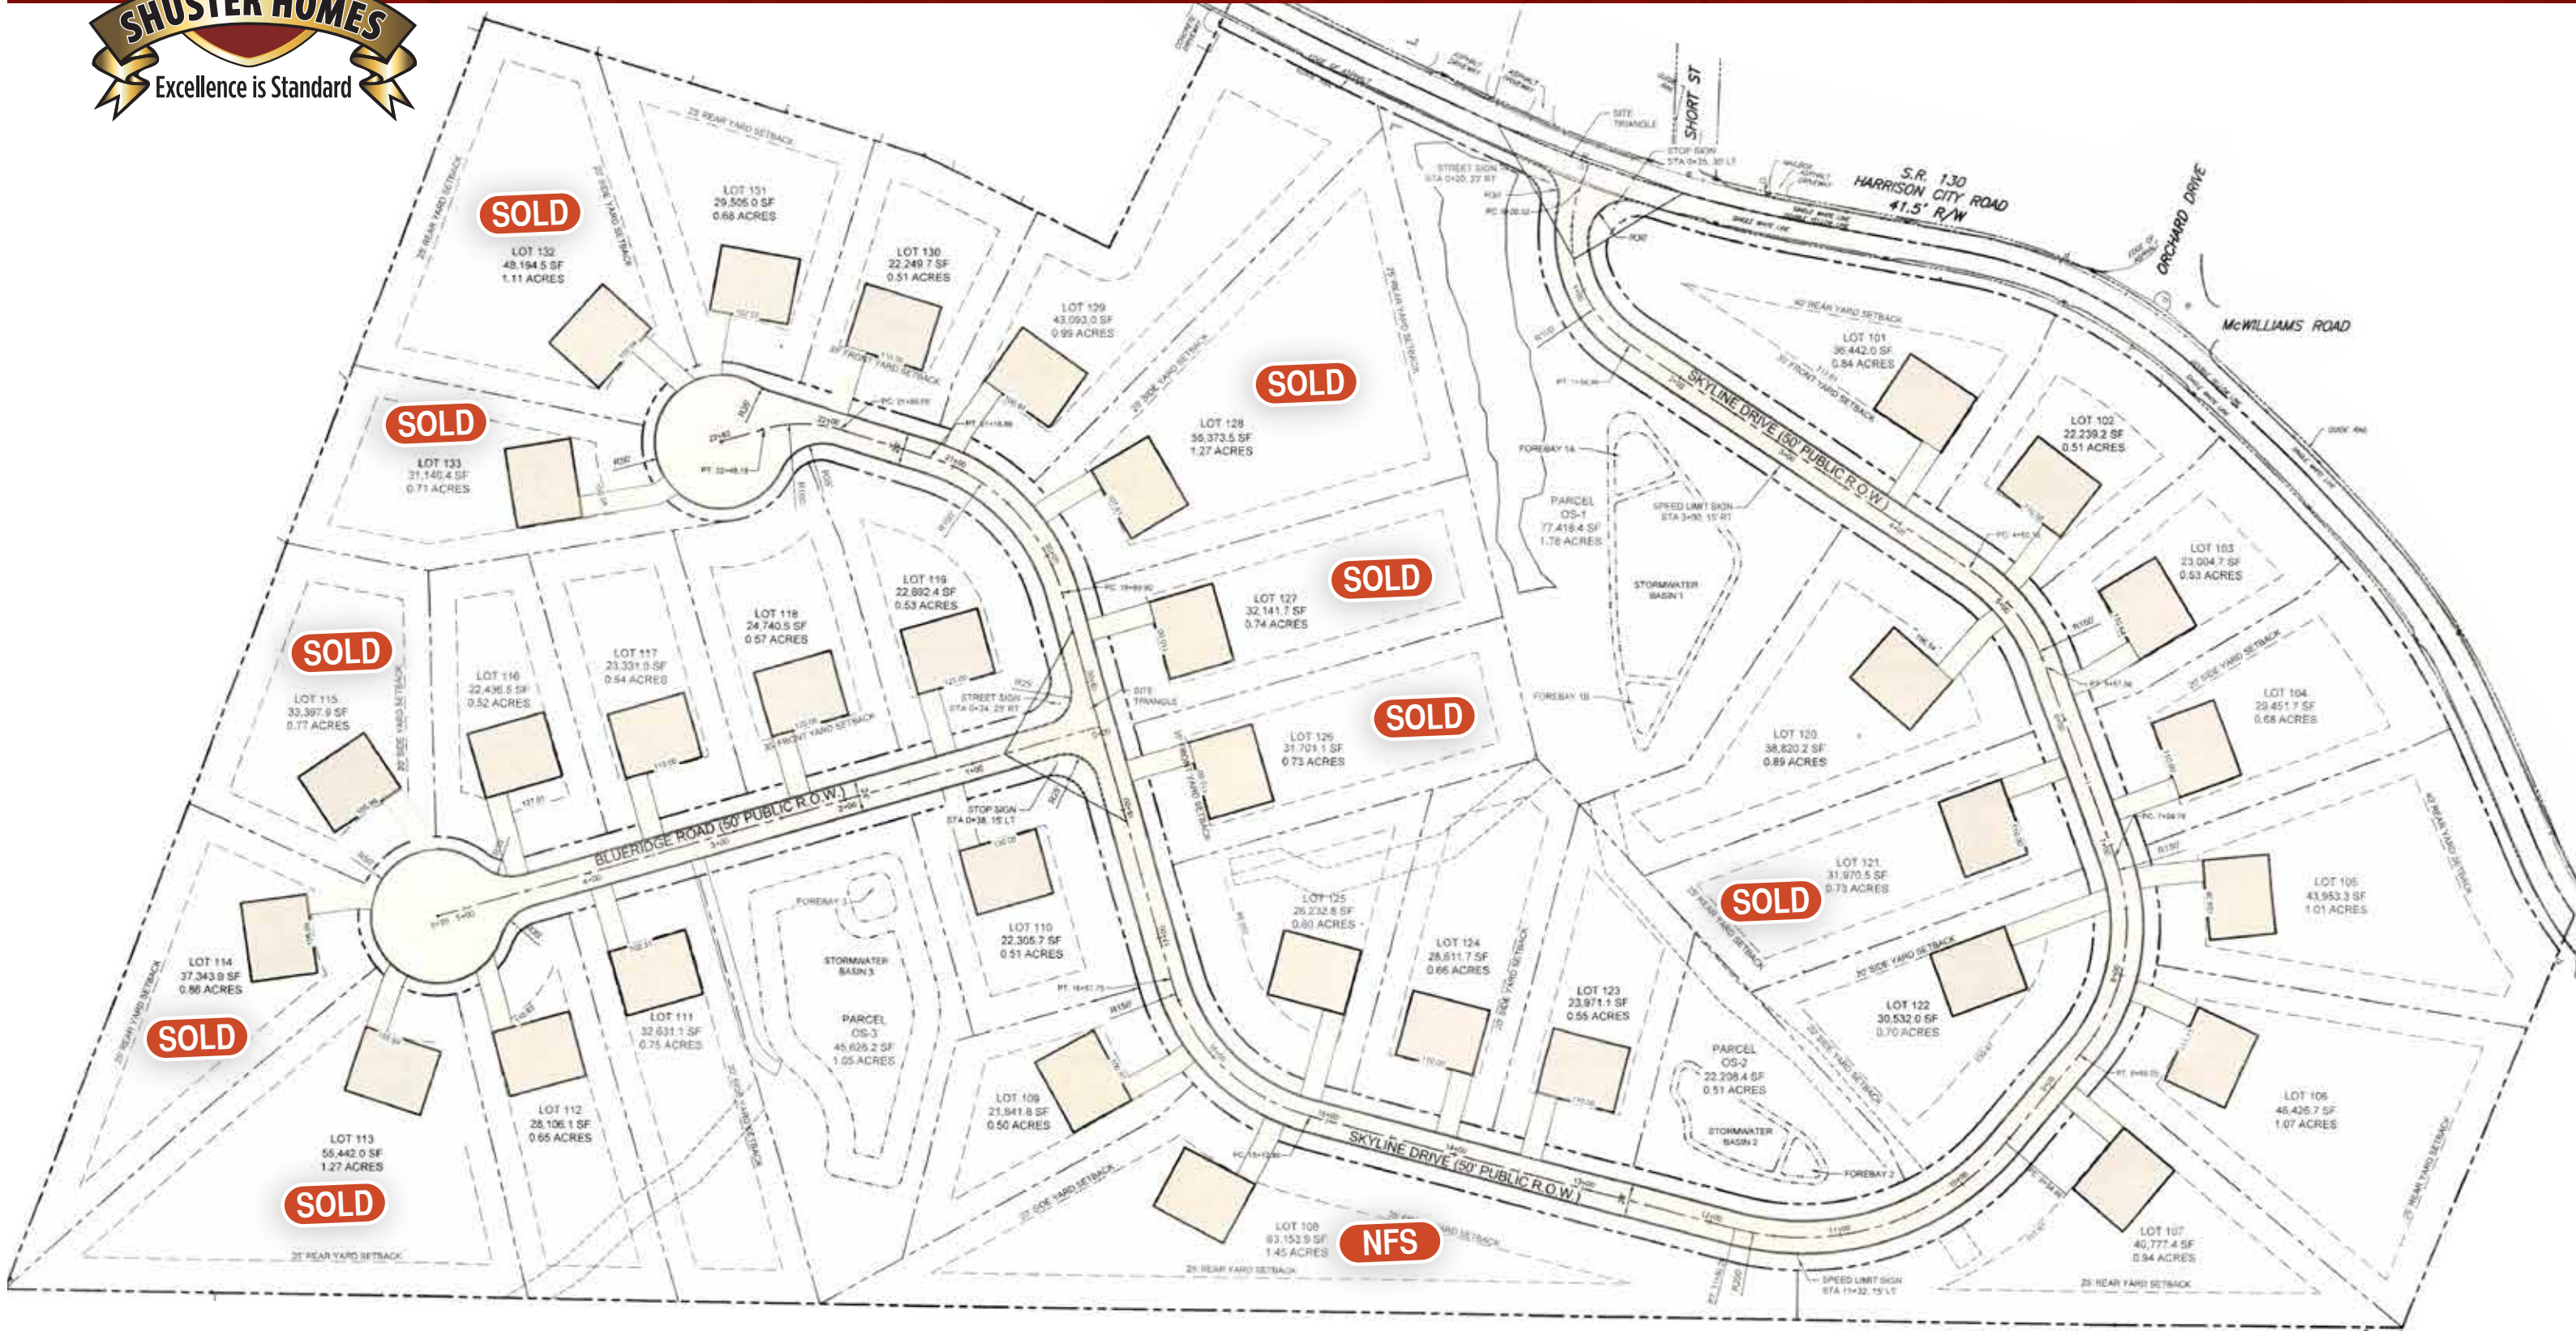

# SHENANDOAH

## PLOT MAP

Directions: From Route 22 to right onto Pleasant Valley Road, to right onto PA 130 to left into Shenandoah.

[WWW.SHUSTERHOMES.COM](http://WWW.SHUSTERHOMES.COM)