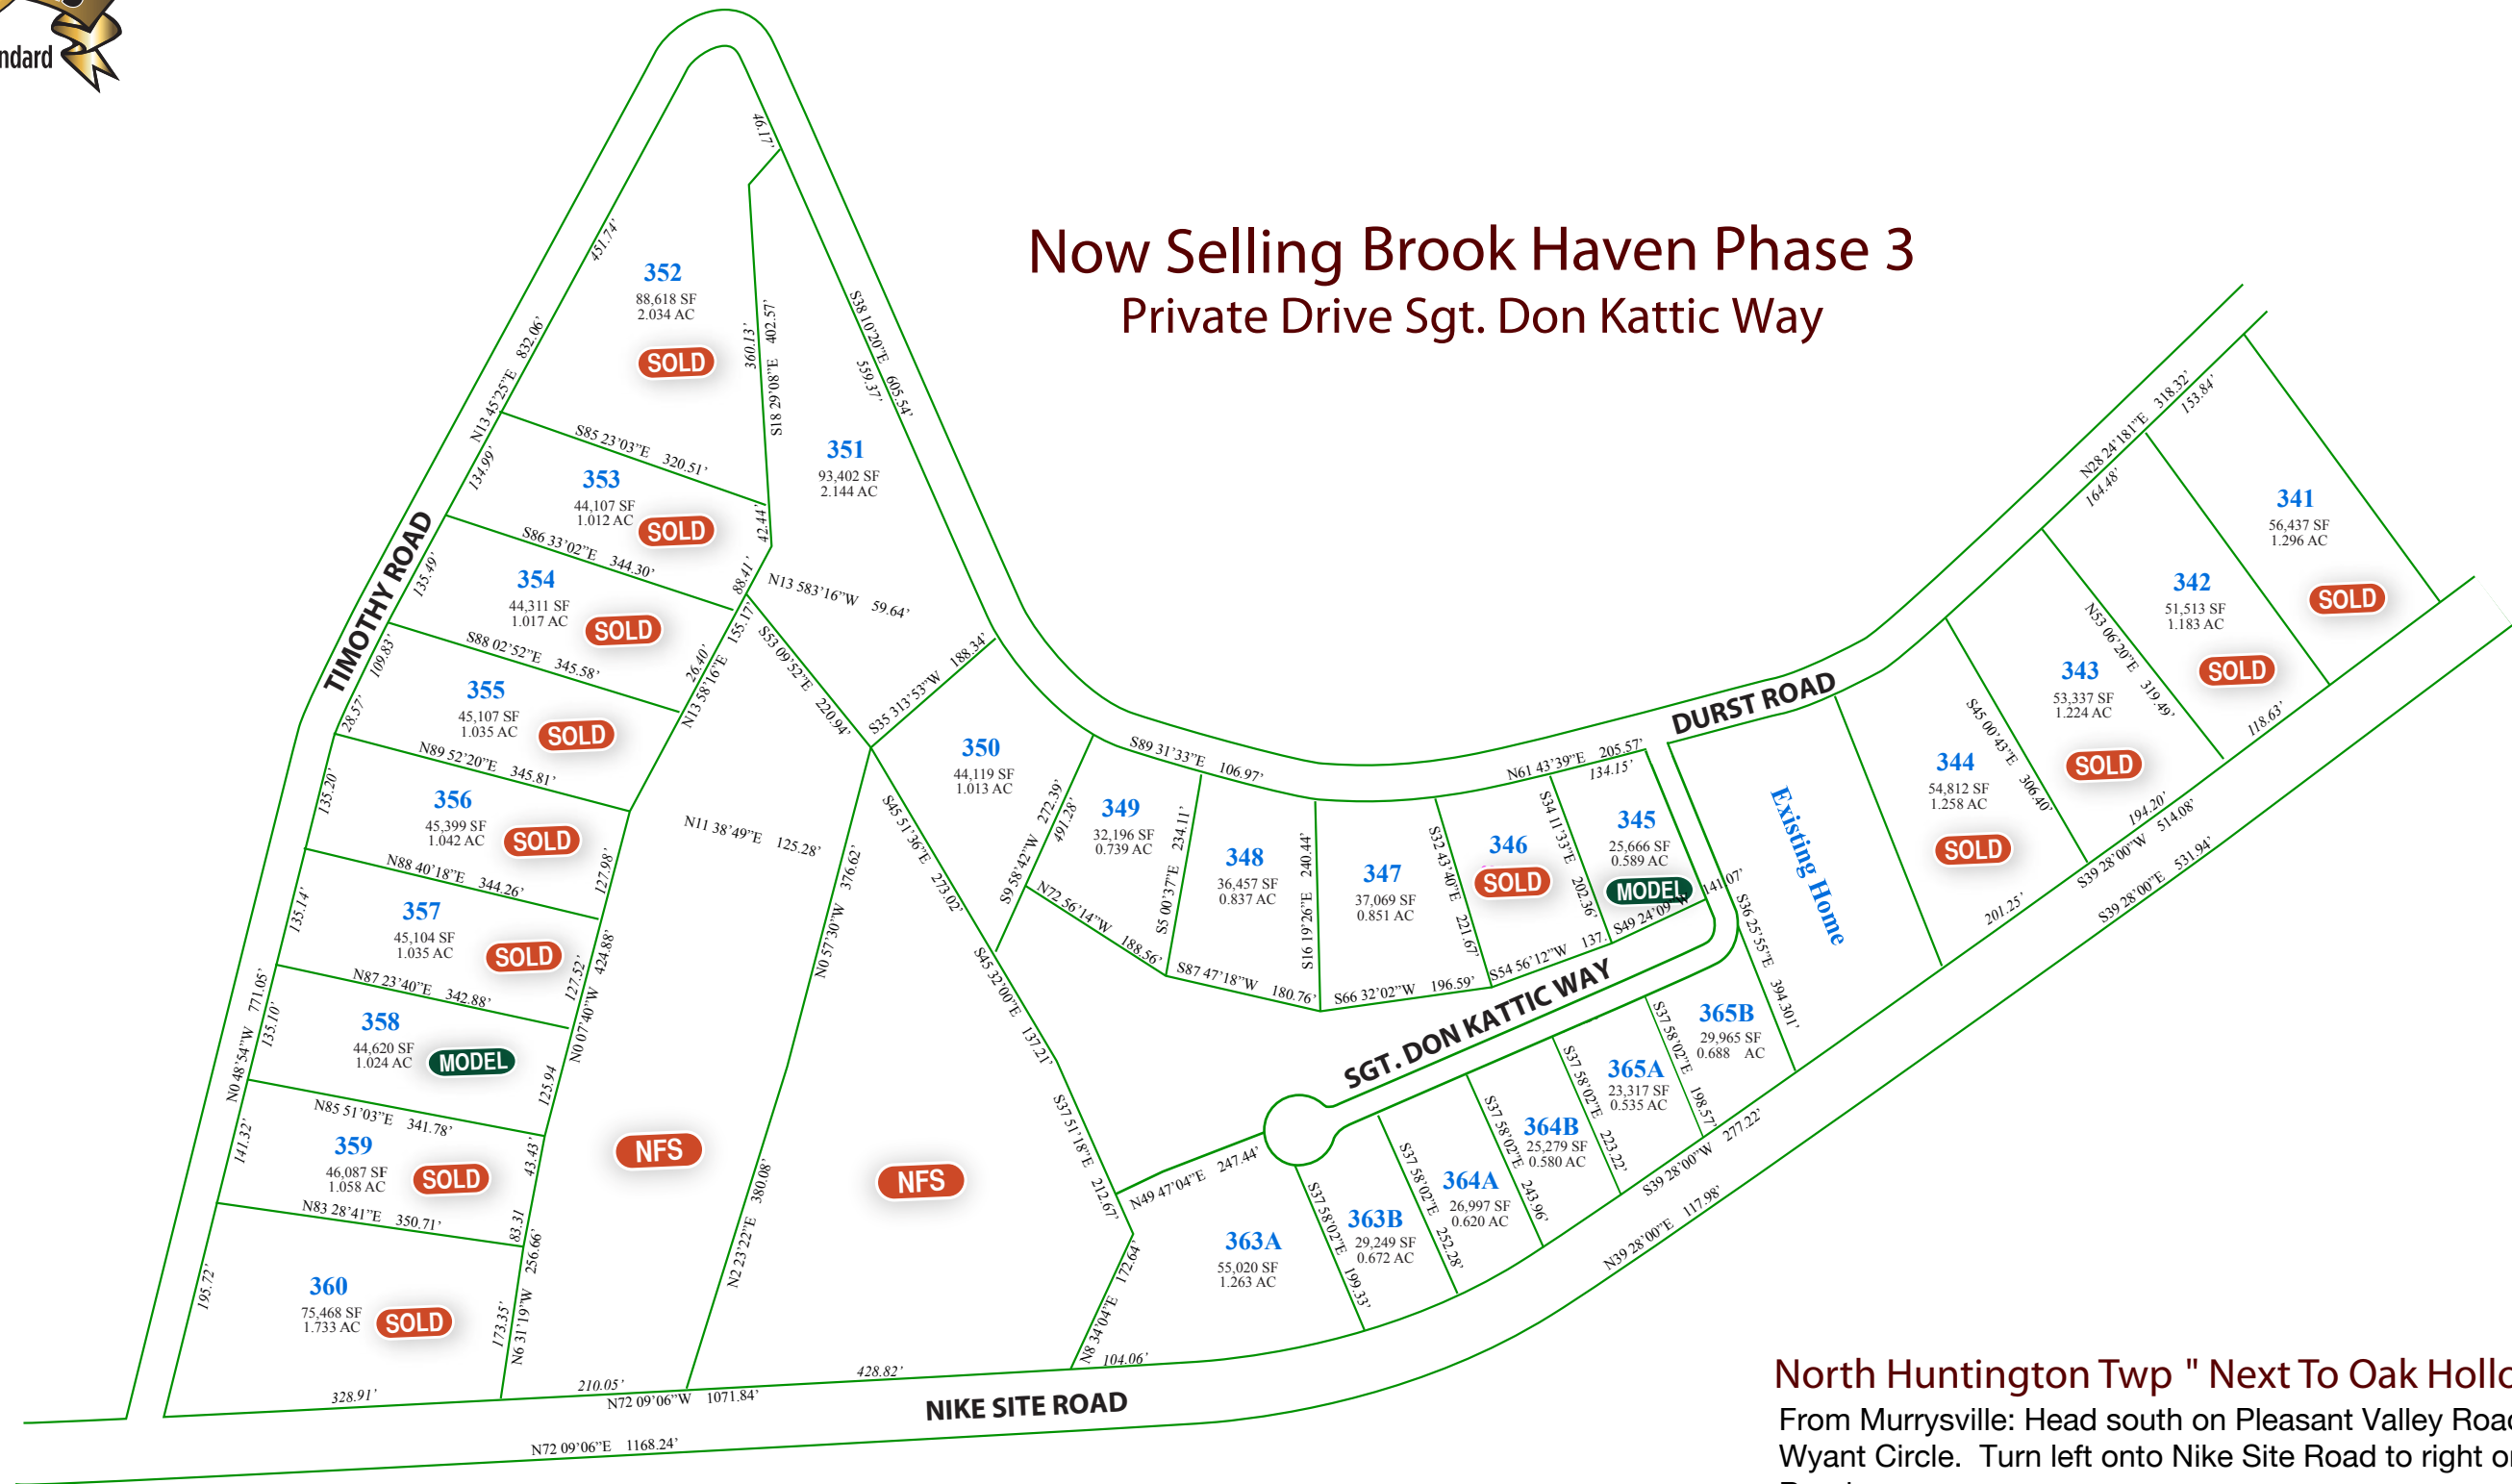

BROOK HAVEN

PLOT MAP PHASE 3

Now Selling Brook Haven Phase 3
Private Drive Sgt. Don Kattic Way

North Huntington Twp " Next To Oak Hollow Park "
From Murrysville: Head south on Pleasant Valley Road toward Wyant Circle. Turn left onto Nike Site Road to right onto Durst Road.