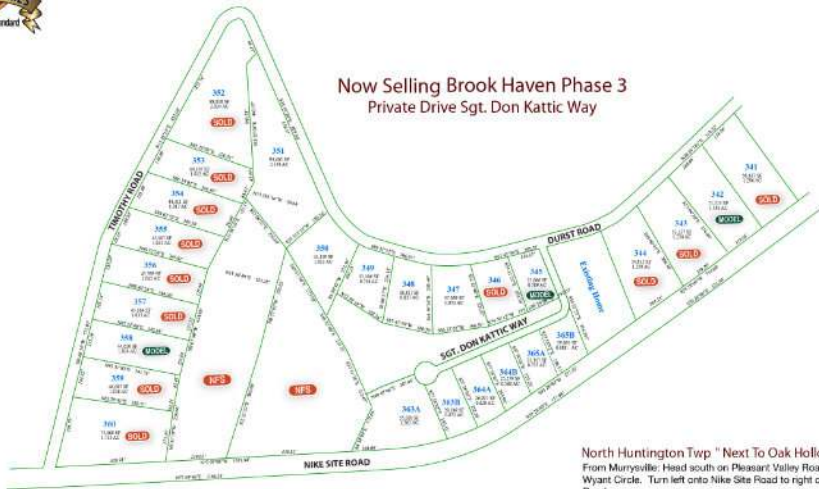

# BROOK HAVEN

PLOT MAP PHASE 3

Now Selling Brook Haven Phase 3  
Private Drive Sgt. Don Kattic Way

North Huntingdon Twp " Next To Oak Hollow Park "  
From Murrysville: Head south on Pleasant Valley Road toward  
Wyant Circle. Turn left onto Nike Site Road to right onto Durst  
Road.