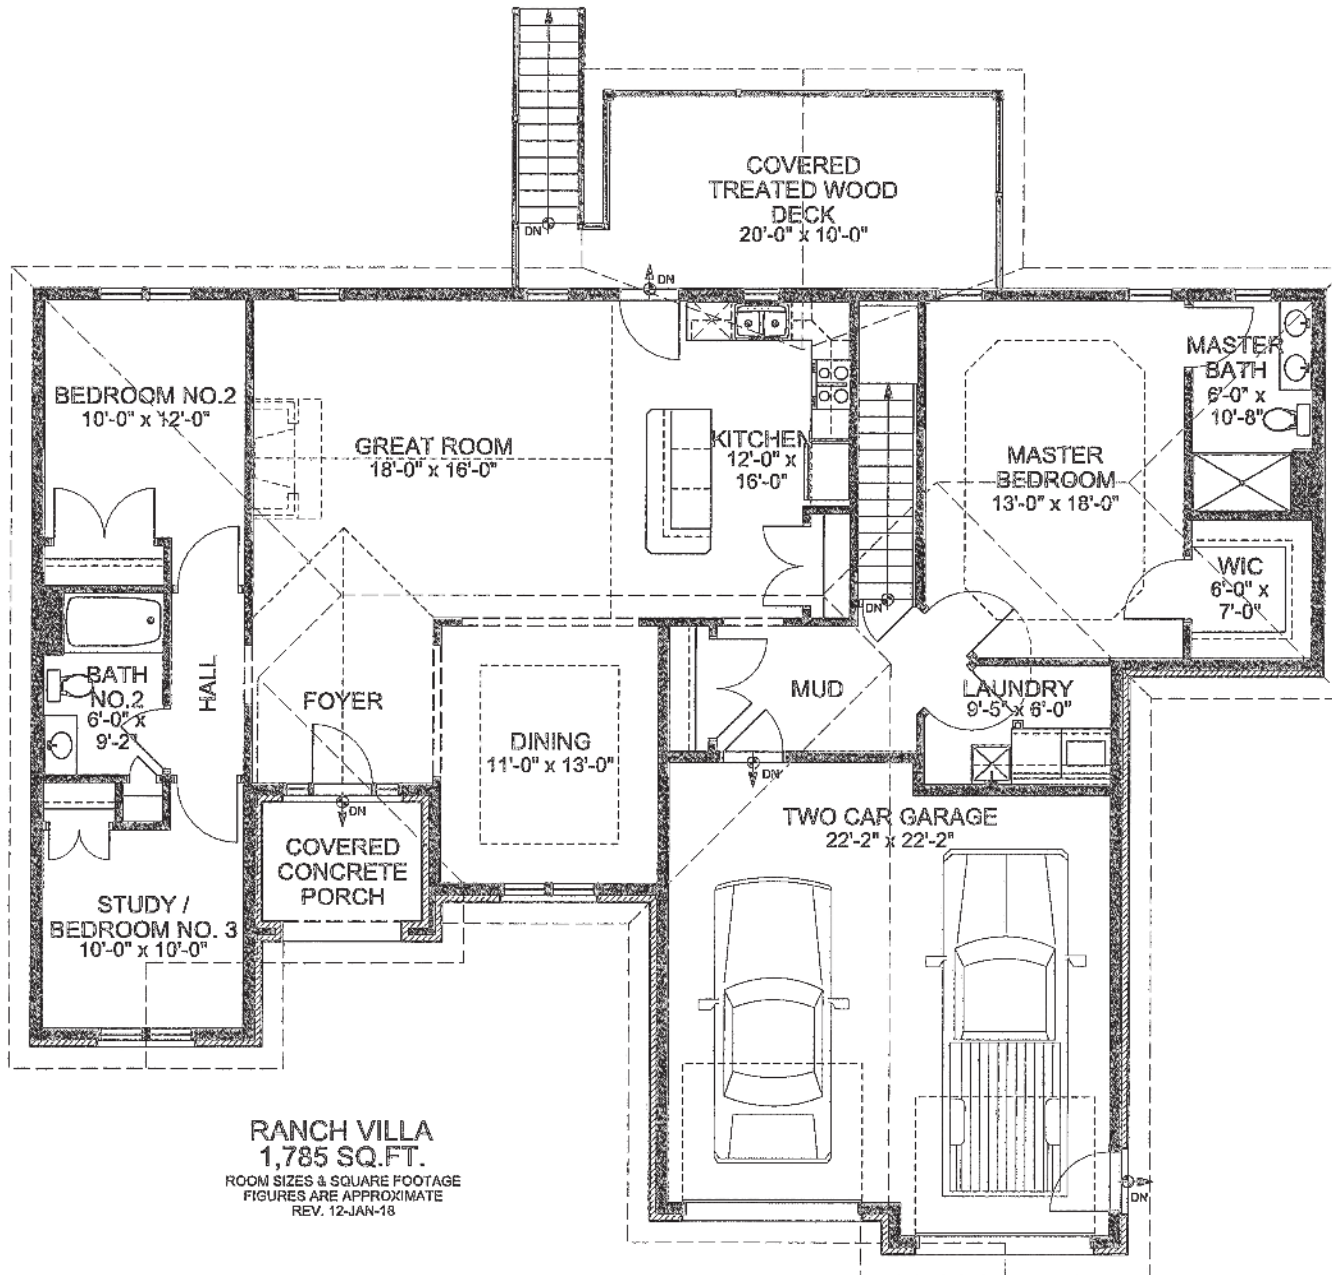

CARRIAGE HOME

OUR NEWEST RANCH FLOOR PLAN

CARRIAGE HOME

\$379,900 • 1,785 sq ft Ranch • .430 Acre • Homesite 21 • 1171 Weber Court, N. Huntingdon, PA 15642

WEBER ESTATES

- 3 Bedroom
- 2 Bath
- 2 Car Attached Garage
- Unfinished Basement
- Granite Countertops
- 9 Foot Ceilings
- 10' x 20' Covered Rear Patio
- Low Maintenance
- No Association Fee

*Turn Key
Villa!*

CALL FOR MORE
INFORMATION

724-861-0571

WWW.SHUSTERHOMES.COM

MAIN LEVEL

CARRIAGE HOME

FLOOR PLAN

1,785 Square Feet +/-

Ranch

3 Bedroom

2 Bath

2 Car Garage

Full Basement

RANCH VILLA
1,785 SQ.FT.
ROOM SIZES & SQUARE FOOTAGE
FIGURES ARE APPROXIMATE
REV. 12-JAN-18

RWS Development believes all material to be correct but assumes no legal responsibility for it's accuracy. Square footage is an estimate.